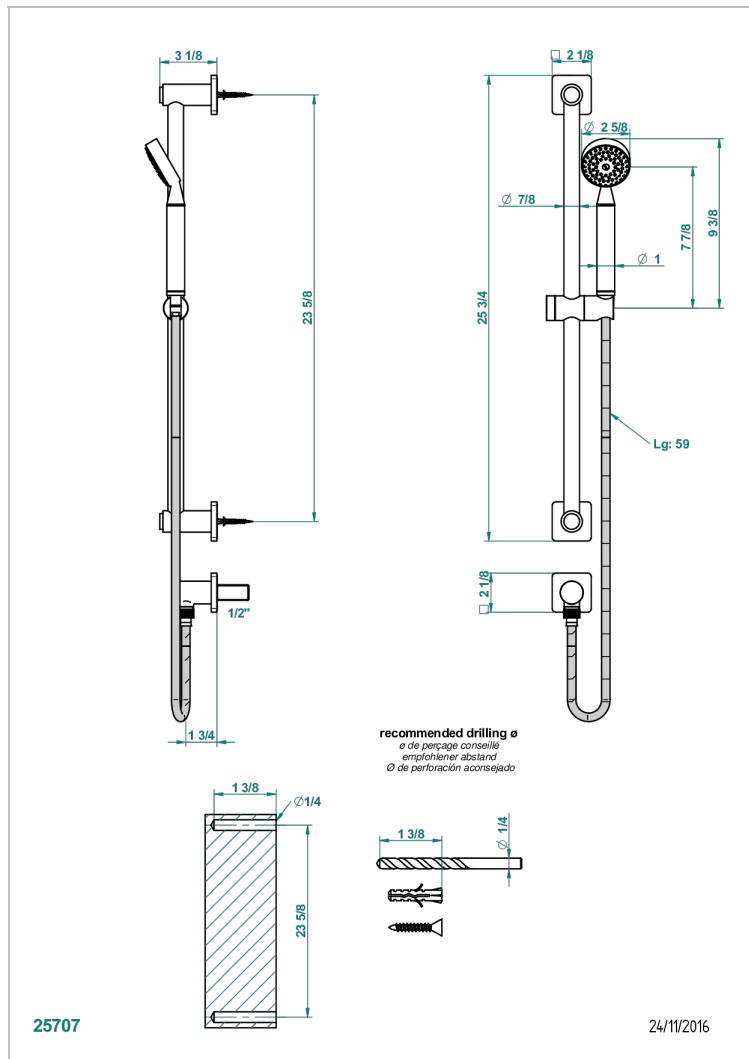

PROFIL LALIQUE CLEAR CRYSTAL WITH LEVER

A6H-58

Wall mounted stylised handshower, sidebar, hose, hook and elbow

CHARACTERISTIC

- Profil Laliq Clear crystal with lever
- Wall mounted stylised handshower, sidebar, hose, hook and elbow

TECHNICAL SPECS

- Recommandé : 3 bars (max. 5 bars) - Advised : 43,5 psi (max. 72 psi)
- 9,5 l/min à 3 bars (2.5 gpm at 43.5 psi)

AVAILABLE FINITIONS

Antique nickel - H28
 Black ceram - D30
 Blush PVD - H62
 Brass color PVD - H49
 Brown bronze color PVD - F33
 Gold color PVD - H52

Nickel color PVD - H55
 Polished chrome (color finish) - A02
 Polished chrome / Polished gold (color finish) - G02
 Polished gold (color finish) - F01
 Polished nickel - B01
 Soft gold - F30

Soft matt gold - F31
 Umber PVD - H66
 Varnished matt antique red copper (color finish) - H07