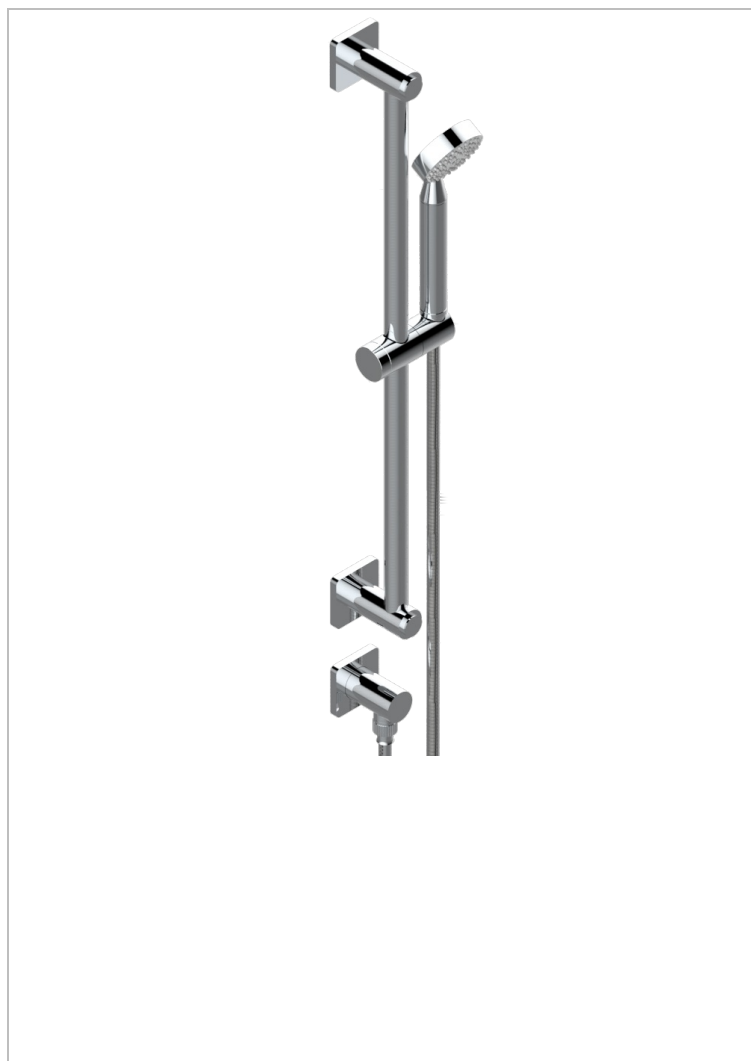

PROFIL LALIQUE CLEAR CRYSTAL

A6G-58

Wall mounted stylised handshower, sidebar, hose, hook and elbow

CHARACTERISTIC

- Profil Lalique Clear crystal
- Wall mounted stylised handshower, sidebar, hose, hook and elbow

TECHNICAL SPECS

- Recommandé : 3 bars (max. 5 bars) - Advised : 43,5 psi (max. 72 psi)
- 9,5 l/min à 3 bars (2.5 gpm at 43.5 psi)

AVAILABLE FINITIONS

Antique nickel - H28
Black ceram - D30
Blush PVD - H62
Brass color PVD - H49
Brown bronze color PVD - F33
Gold color PVD - H52

Nickel color PVD - H55
Polished chrome (color finish) - A02
Polished chrome / Polished gold (color finish) - G02
Polished gold (color finish) - F01
Polished nickel - B01
Soft gold - F30

Soft matt gold - F31
Umber PVD - H66
Varnished matt antique red copper (color finish) - H07