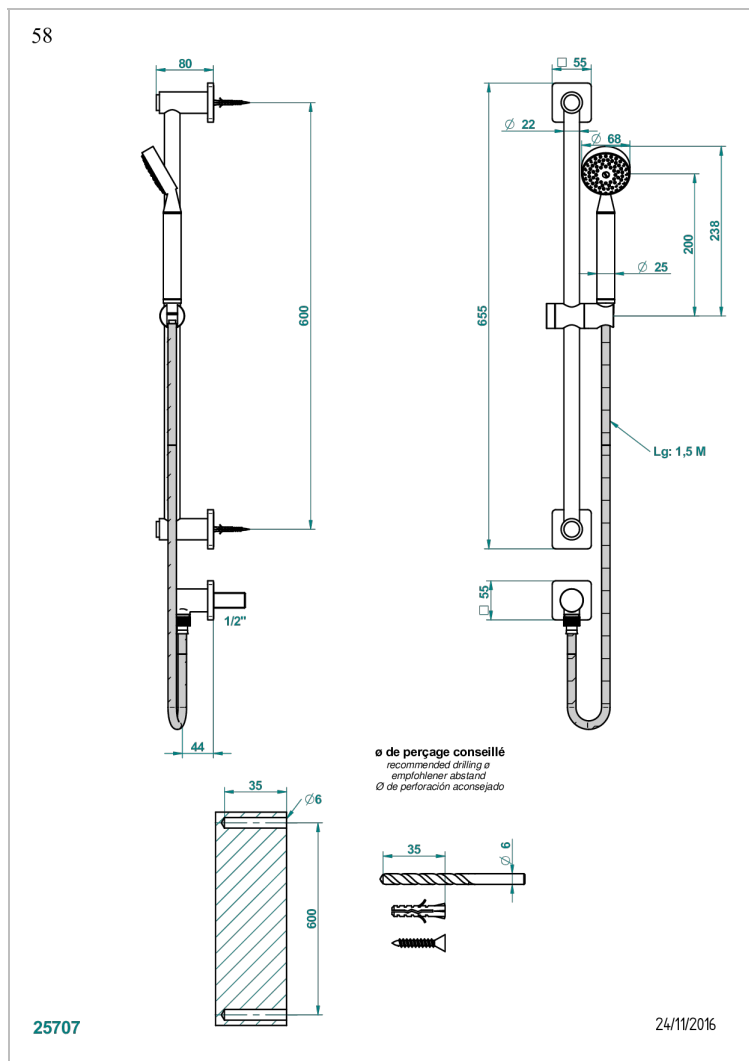

PROFIL LALIQUE CLEAR CRYSTAL

A6G-58

Wall mounted stylised handshower, sidebar, hose, hook and elbow

CHARACTERISTIC

- Profil Lalique Clear crystal
- Wall mounted stylised handshower, sidebar, hose, hook and elbow

TECHNICAL SPECS

- Recommandé : 3 bars (max. 5 bars) - Advised : 43,5 psi (max. 72 psi)
- 9,5 l/min à 3 bars (2.5 gpm at 43.5 psi)

AVAILABLE FINITIONS

Antique nickel - H28
Black ceram - D30
Blush PVD - H62
Brass color PVD - H49
Brown bronze color PVD - F33
Gold color PVD - H52

Nickel color PVD - H55
Polished chrome (color finish) - A02
Polished chrome / Polished gold (color finish) - G02
Polished gold (color finish) - F01
Polished nickel - B01
Soft gold - F30

Soft matt gold - F31
Umber PVD - H66
Varnished matt antique red copper (color finish) - H07