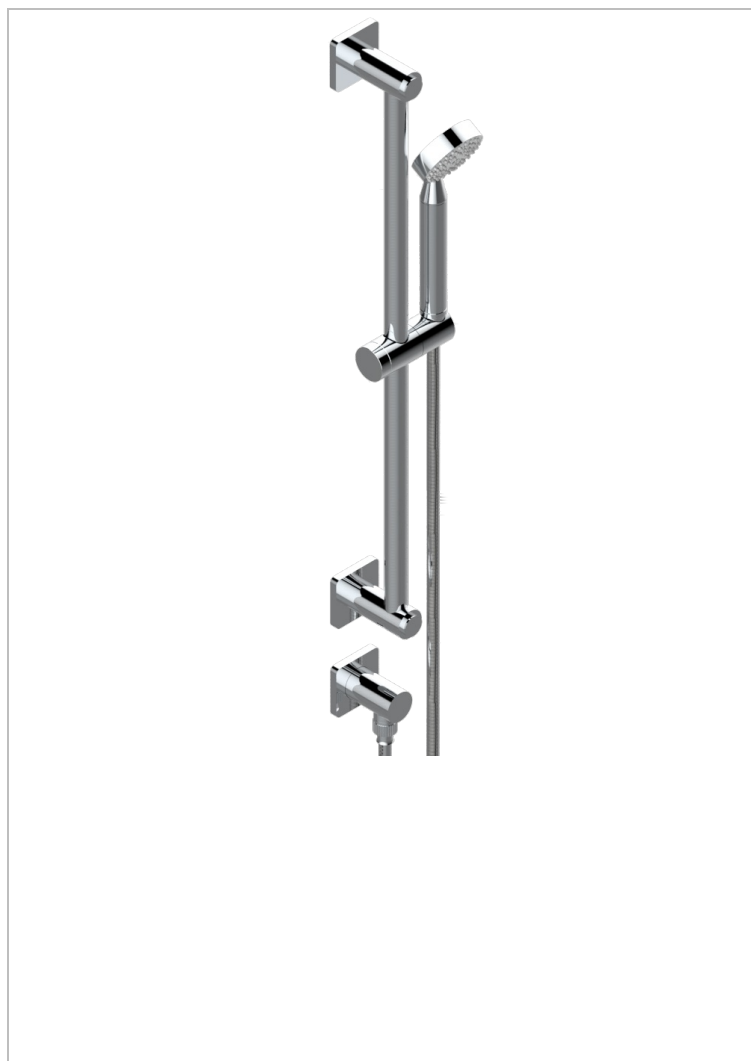

PROFIL LALIQUE CLEAR CRYSTAL

A6G-58

Wall mounted stylised handshower, sidebar, hose, hook and elbow

CHARACTERISTIC

- Profil Lalique Clear crystal
- Wall mounted stylised handshower, sidebar, hose, hook and elbow

TECHNICAL SPECS

- Recommandé : 3 bars (max. 5 bars) - Advised : 43,5 psi (max. 72 psi)
- 9,5 l/min à 3 bars (2.5 gpm at 43.5 psi)

AVAILABLE FINITIONS

Antique nickel - H28
 Black ceram - D30
 Blush PVD - H62
 Brass color PVD - H49
 Brown bronze color PVD - F33
 Gold color PVD - H52

Nickel color PVD - H55
 Polished chrome (color finish) - A02
 Polished chrome / Polished gold (color finish) - G02
 Polished gold (color finish) - F01
 Polished nickel - B01
 Soft gold - F30

Soft matt gold - F31
 Umber PVD - H66
 Varnished matt antique red copper (color finish) - H07