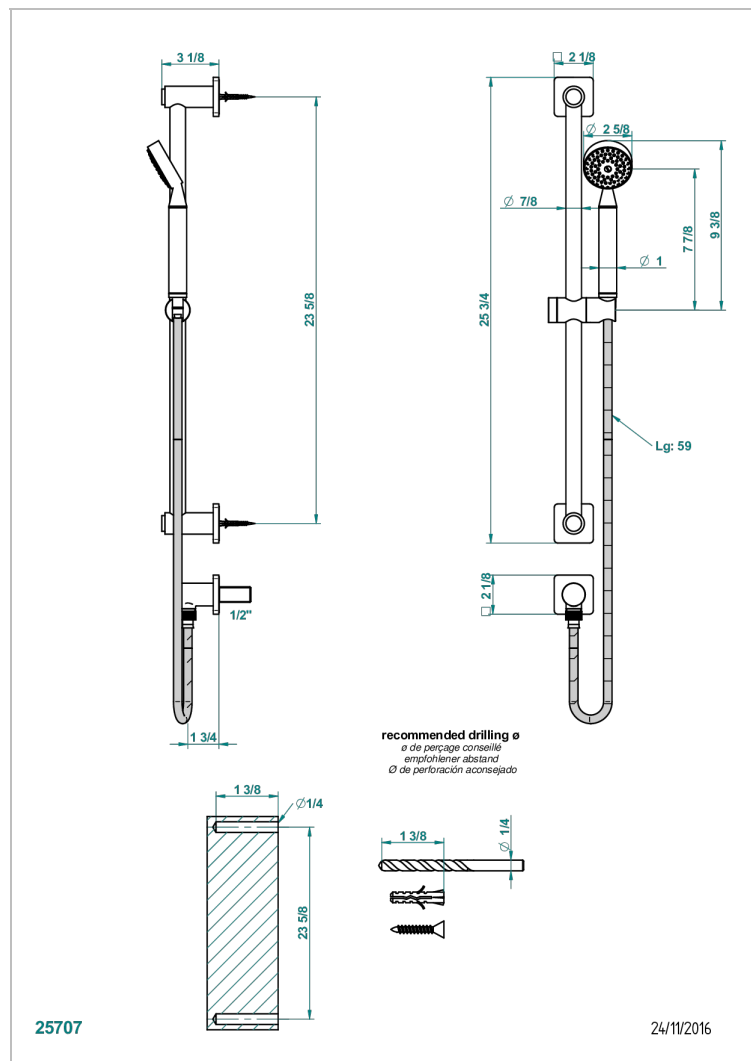

PROFIL LALIQUE CLEAR CRYSTAL

A6G-58

Wall mounted stylised handshower, sidebar, hose, hook and elbow

CHARACTERISTIC

- Profil Lalique Clear crystal
- Wall mounted stylised handshower, sidebar, hose, hook and elbow

TECHNICAL SPECS

- Recommandé : 3 bars (max. 5 bars) - Advised : 43,5 psi (max. 72 psi)
- 9,5 l/min à 3 bars (2.5 gpm at 43.5 psi)

AVAILABLE FINITIONS

Antique nickel - H28
 Black ceram - D30
 Blush PVD - H62
 Brass color PVD - H49
 Brown bronze color PVD - F33
 Gold color PVD - H52

Nickel color PVD - H55
 Polished chrome (color finish) - A02
 Polished chrome / Polished gold (color finish) - G02
 Polished gold (color finish) - F01
 Polished nickel - B01
 Soft gold - F30

Soft matt gold - F31
 Umber PVD - H66
 Varnished matt antique red copper (color finish) - H07