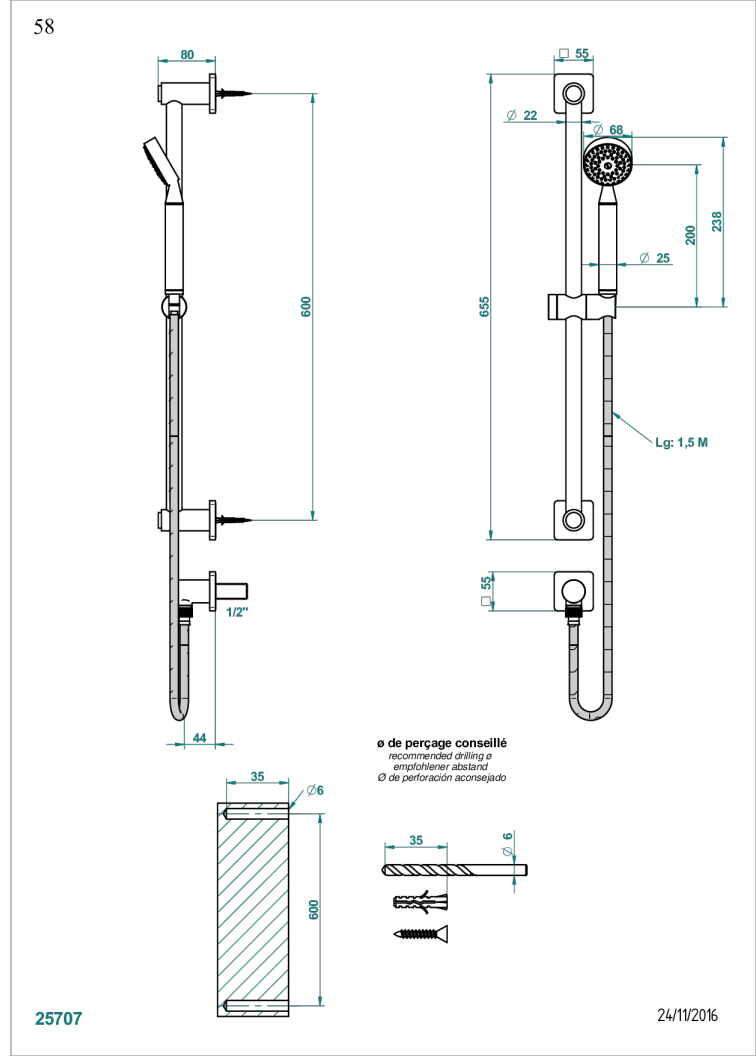

# PROFIL METAL WITH LEVER

A6B-58

Wall mounted stylised handshower, sidebar, hose, hook and elbow

## CHARACTERISTIC

- Profil Metal with lever
- Wall mounted stylised handshower, sidebar, hose, hook and elbow

## TECHNICAL SPECS

- Recommandé : 3 bars (max. 5 bars) - Advised : 43,5 psi (max. 72 psi)
- 9,5 l/min à 3 bars (2.5 gpm at 43.5 psi)