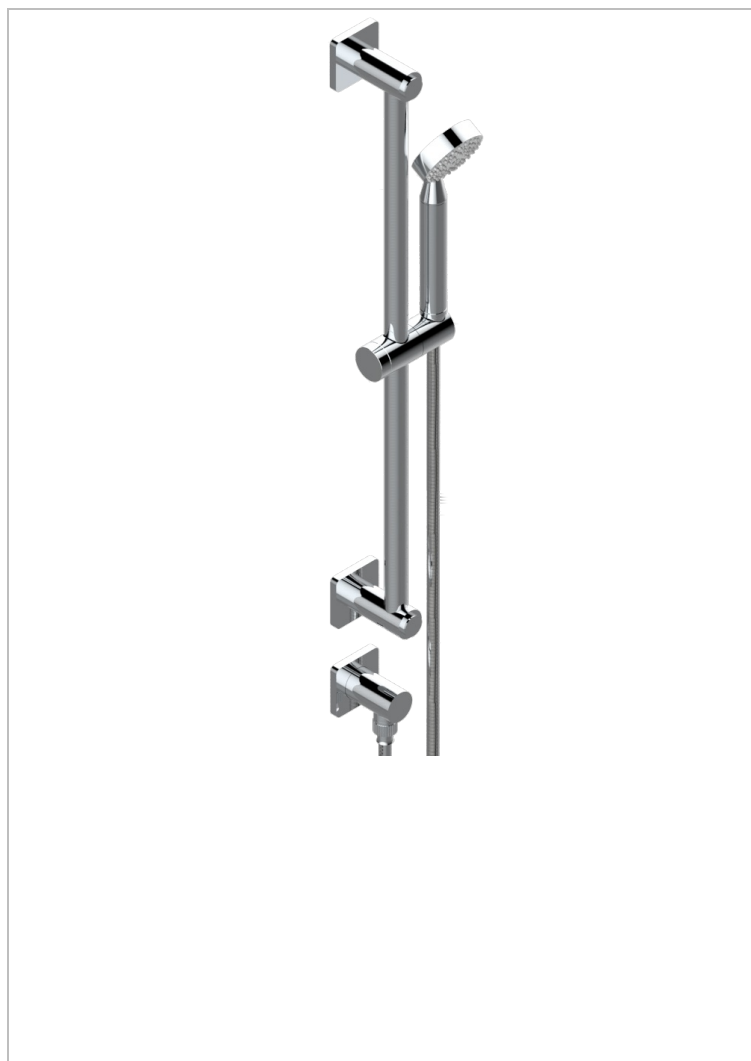

PROFIL METAL WITH LEVER

A6B-58

Wall mounted stylised handshower, sidebar, hose, hook and elbow

CHARACTERISTIC

- Profil Metal with lever
- Wall mounted stylised handshower, sidebar, hose, hook and elbow

TECHNICAL SPECS

- Recommandé : 3 bars (max. 5 bars) - Advised : 43,5 psi (max. 72 psi)
- 9,5 l/min à 3 bars (2.5 gpm at 43.5 psi)

AVAILABLE FINITIONS

Antique nickel - H28
Black ceram - D30
Blush PVD - H62
Brass color PVD - H49
Brown bronze color PVD - F33
Gold color PVD - H52

Nickel color PVD - H55
Polished chrome (color finish) - A02
Polished chrome / Polished gold (color finish) - G02
Polished gold (color finish) - F01
Polished nickel - B01
Soft gold - F30

Soft matt gold - F31
Umber PVD - H66
Varnished matt antique red copper (color finish) - H07