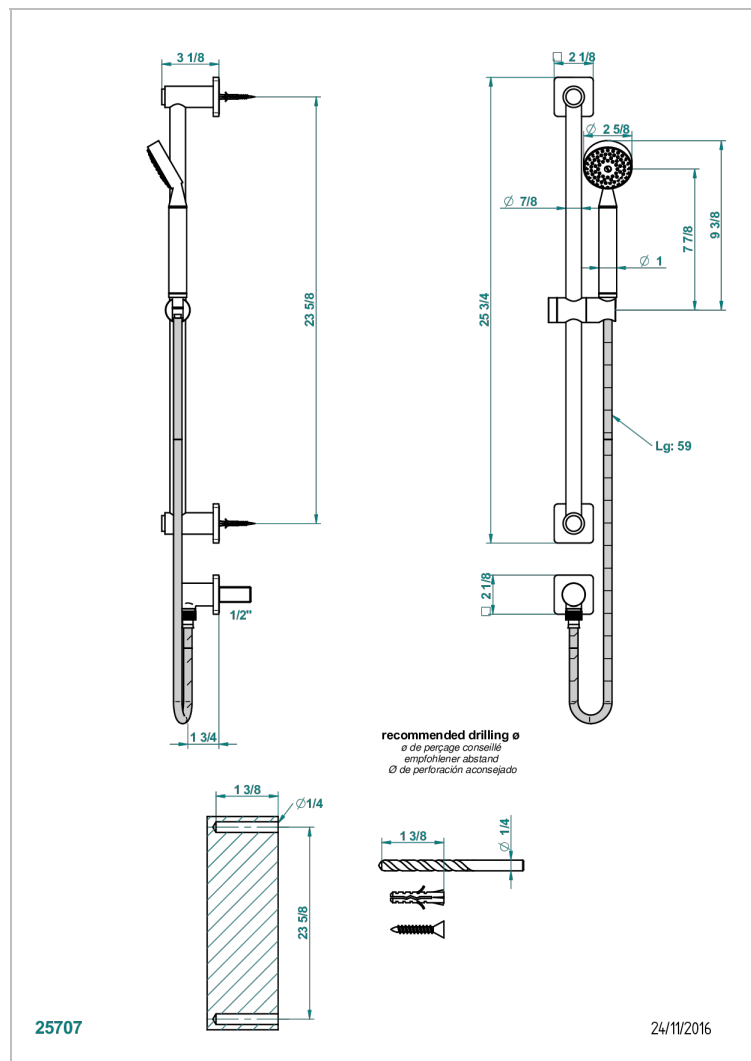

PROFIL METAL WITH LEVER

A6B-58

Wall mounted stylised handshower, sidebar, hose, hook and elbow

CHARACTERISTIC

- Profil Metal with lever
- Wall mounted stylised handshower, sidebar, hose, hook and elbow

TECHNICAL SPECS

- Recommandé : 3 bars (max. 5 bars) - Advised : 43,5 psi (max. 72 psi)
- 9,5 l/min à 3 bars (2.5 gpm at 43.5 psi)

AVAILABLE FINITIONS

Antique nickel - H28
Black ceram - D30
Blush PVD - H62
Brass color PVD - H49
Brown bronze color PVD - F33
Gold color PVD - H52

Nickel color PVD - H55
Polished chrome (color finish) - A02
Polished chrome / Polished gold (color finish) - G02
Polished gold (color finish) - F01
Polished nickel - B01
Soft gold - F30

Soft matt gold - F31
Umber PVD - H66
Varnished matt antique red copper (color finish) - H07