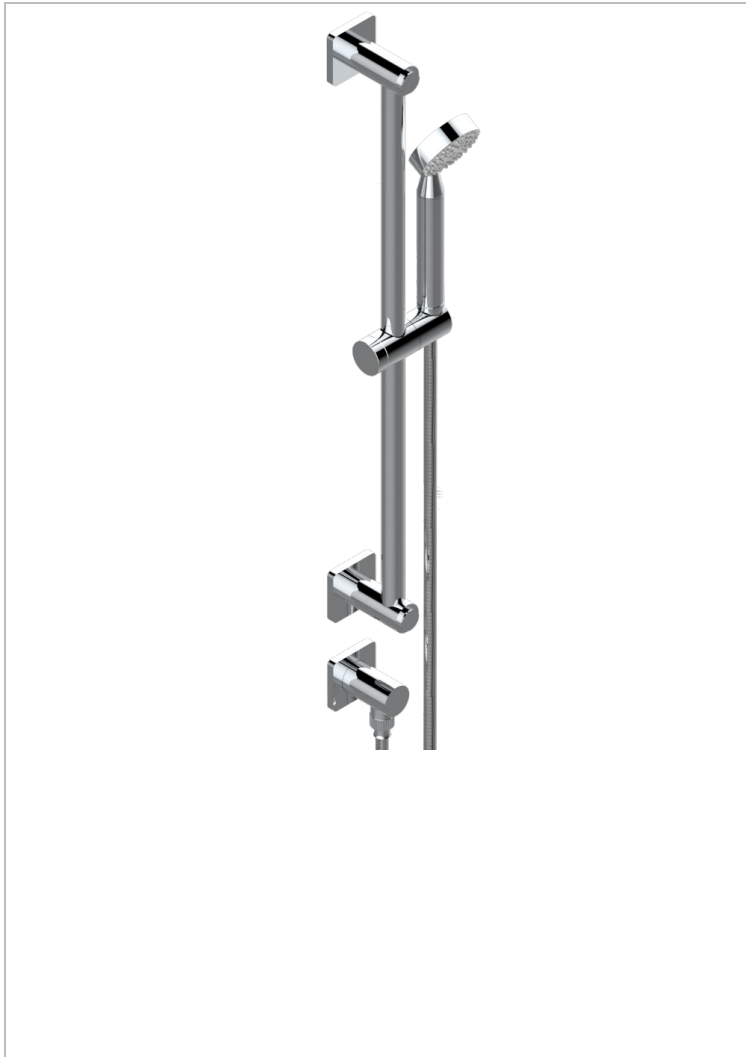

# PROFIL METAL WITH LEVER

A6B-58

Wall mounted stylised handshower, sidebar, hose, hook and elbow

## CHARACTERISTIC

- Profil Metal with lever
- Wall mounted stylised handshower, sidebar, hose, hook and elbow

## AVAILABLE FINITIONS

Antique nickel - H28  
Black ceram - D30  
Blush PVD - H62  
Brass color PVD - H49  
Brown bronze color PVD - F33  
Gold color PVD - H52

Graphite PVD - H64  
Lacquered light bronze - D01  
Matt Umber PVD - H67  
Matt blush PVD - H60  
Matt brass color PVD - H50  
Matt brown bronze color PVD - F34