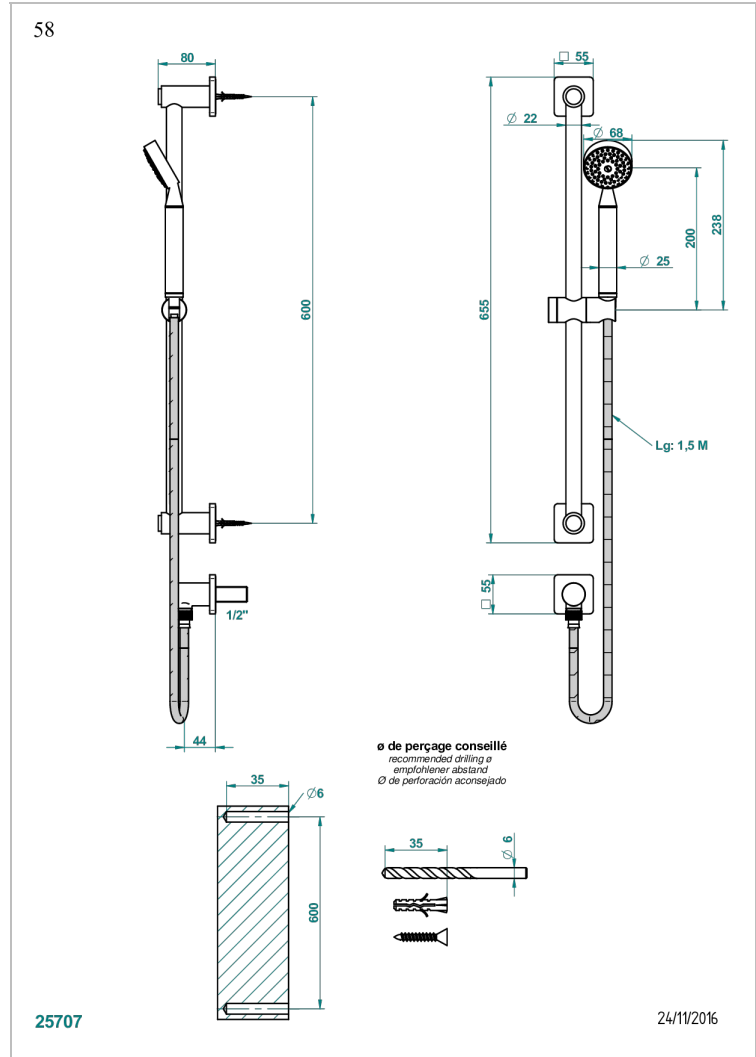

# PROFIL METAL WITH LEVER

A6B-58

Wall mounted stylised handshower, sidebar, hose, hook and elbow

## CHARACTERISTIC

- Profil Metal with lever
- Wall mounted stylised handshower, sidebar, hose, hook and elbow

## TECHNICAL SPECS

- Recommandé : 3 bars (max. 5 bars) - Advised : 43,5 psi (max. 72 psi)
- 9,5 l/min à 3 bars (2.5 gpm at 43.5 psi)