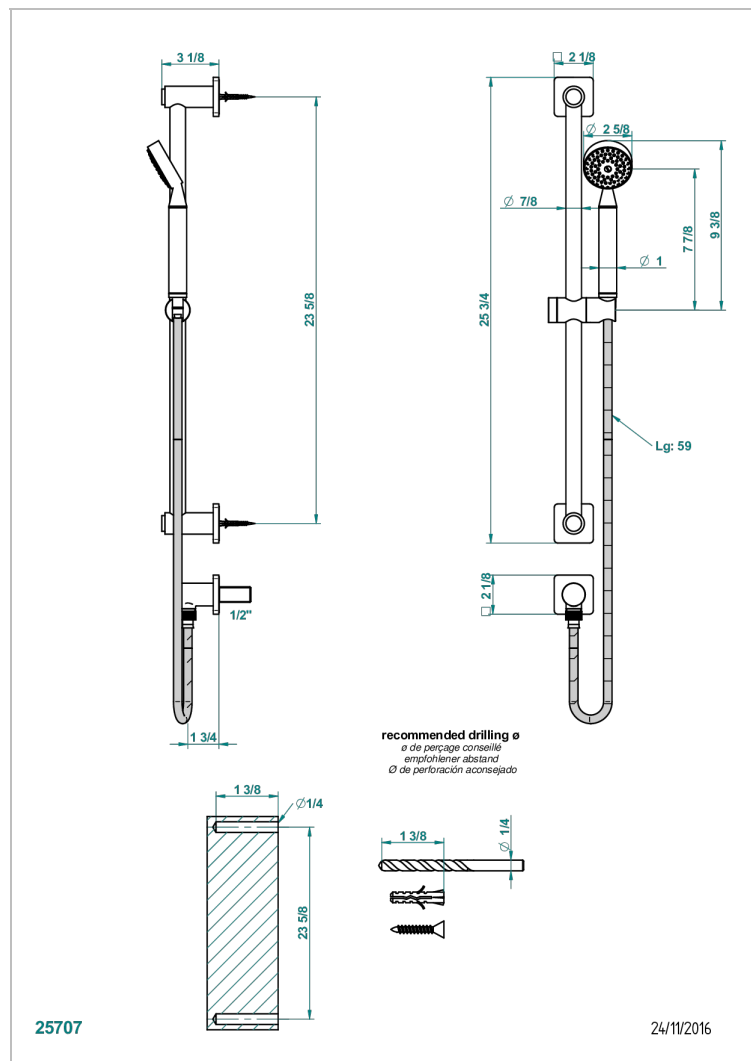

PROFIL METAL WITH LEVER

A6B-58

Wall mounted stylised handshower, sidebar, hose, hook and elbow

CHARACTERISTIC

- Profil Metal with lever
- Wall mounted stylised handshower, sidebar, hose, hook and elbow

TECHNICAL SPECS

- Recommandé : 3 bars (max. 5 bars) - Advised : 43,5 psi (max. 72 psi)
- 9,5 l/min à 3 bars (2.5 gpm at 43.5 psi)

AVAILABLE FINITIONS

Antique nickel - H28
 Black ceram - D30
 Blush PVD - H62
 Brass color PVD - H49
 Brown bronze color PVD - F33
 Gold color PVD - H52

Nickel color PVD - H55
 Polished chrome (color finish) - A02
 Polished chrome / Polished gold (color finish) - G02
 Polished gold (color finish) - F01
 Polished nickel - B01
 Soft gold - F30

Soft matt gold - F31
 Umber PVD - H66
 Varnished matt antique red copper (color finish) - H07