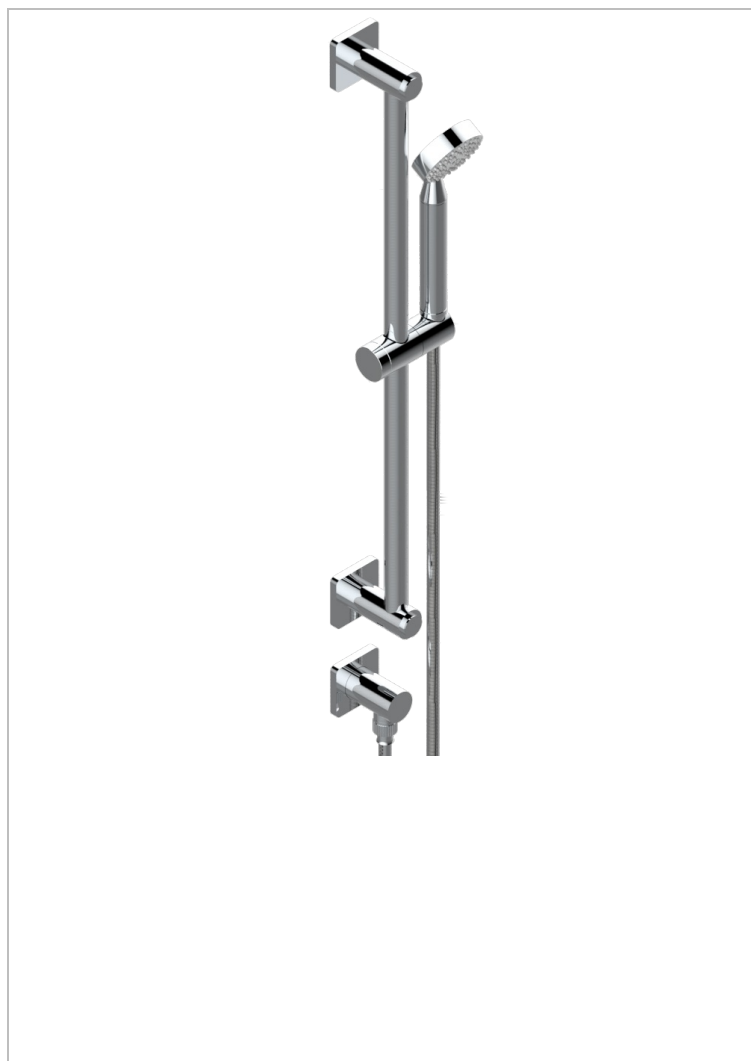

PROFIL METAL WITH LEVER

A6B-58

Wall mounted stylised handshower, sidebar, hose, hook and elbow

CHARACTERISTIC

- Profil Metal with lever
- Wall mounted stylised handshower, sidebar, hose, hook and elbow

TECHNICAL SPECS

- Recommandé : 3 bars (max. 5 bars) - Advised : 43,5 psi (max. 72 psi)
- 9,5 l/min à 3 bars (2.5 gpm at 43.5 psi)

AVAILABLE FINITIONS

Antique nickel - H28
 Black ceram - D30
 Blush PVD - H62
 Brass color PVD - H49
 Brown bronze color PVD - F33
 Gold color PVD - H52

Nickel color PVD - H55
 Polished chrome (color finish) - A02
 Polished chrome / Polished gold (color finish) - G02
 Polished gold (color finish) - F01
 Polished nickel - B01
 Soft gold - F30

Soft matt gold - F31
 Umber PVD - H66
 Varnished matt antique red copper (color finish) - H07