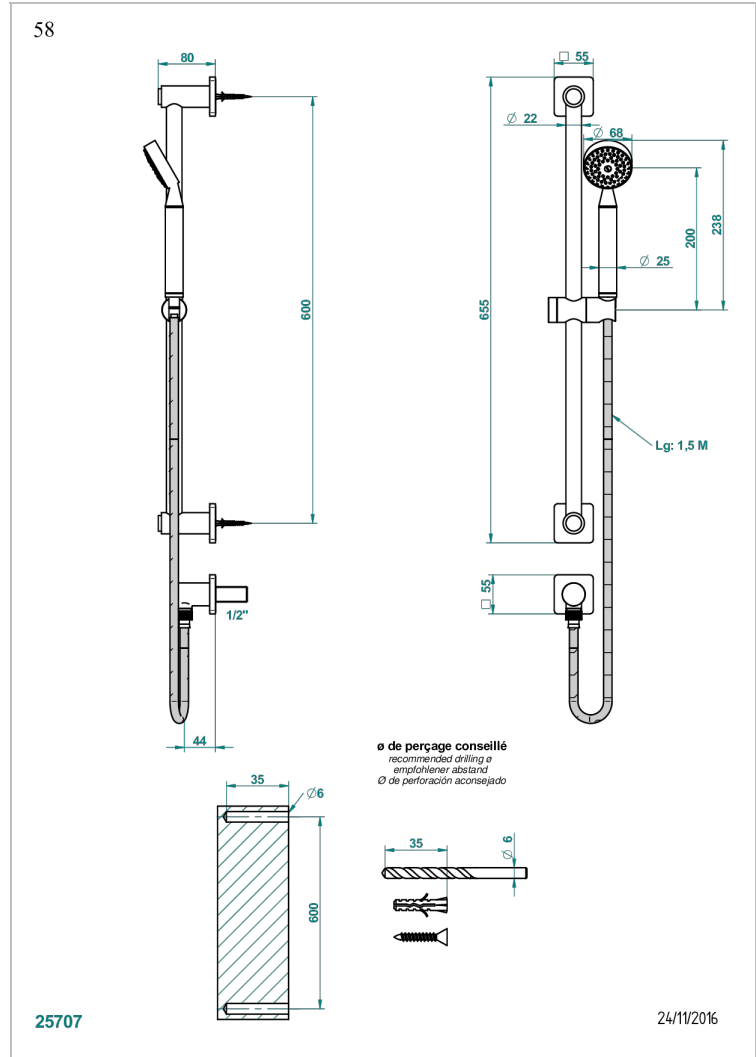

# PROFIL METAL

A6A-58

Wall mounted stylised handshower, sidebar, hose, hook and elbow

## CHARACTERISTIC

- Profil Metal
- Wall mounted stylised handshower, sidebar, hose, hook and elbow

## TECHNICAL SPECS

- Recommandé : 3 bars (max. 5 bars) - Advised : 43,5 psi (max. 72 psi)
- 9,5 l/min à 3 bars (2.5 gpm at 43.5 psi)