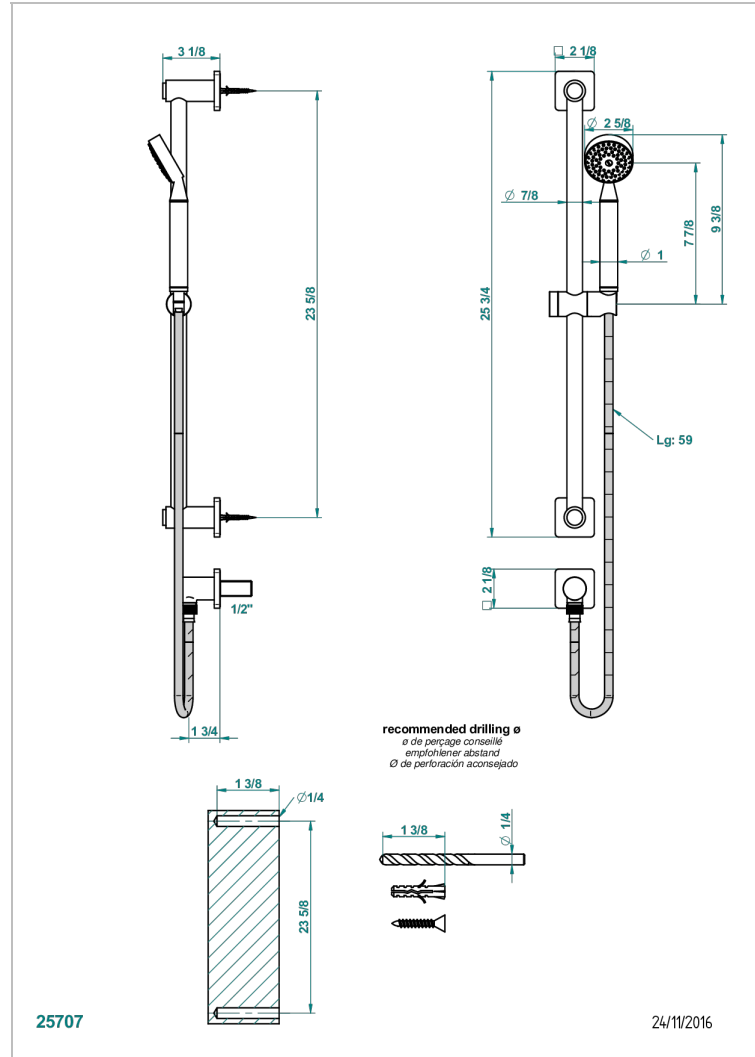

PROFIL METAL

A6A-58

Wall mounted stylised handshower, sidebar, hose, hook and elbow

THG[®]
PARIS

CHARACTERISTIC

- Profil Metal
- Wall mounted stylised handshower, sidebar, hose, hook and elbow

TECHNICAL SPECS

- Recommandé : 3 bars (max. 5 bars) - Advised : 43,5 psi (max. 72 psi)
- 9,5 l/min à 3 bars (2.5 gpm at 43.5 psi)

AVAILABLE FINITIONS

Antique nickel - H28
Black ceram - D30
Blush PVD - H62
Brass color PVD - H49
Brown bronze color PVD - F33
Gold color PVD - H52