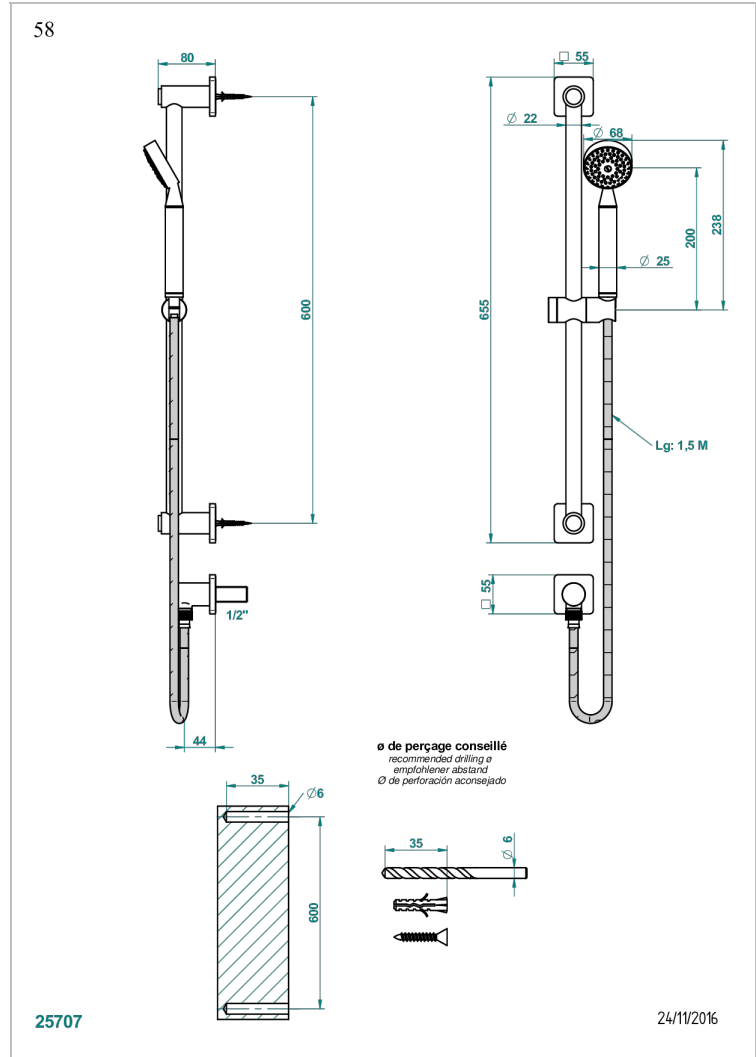

PROFIL METAL

A6A-58

Wall mounted stylised handshower, sidebar, hose, hook and elbow

CHARACTERISTIC

- Profil Metal
- Wall mounted stylised handshower, sidebar, hose, hook and elbow

TECHNICAL SPECS

- Recommandé : 3 bars (max. 5 bars) - Advised : 43,5 psi (max. 72 psi)
- 9,5 l/min à 3 bars (2.5 gpm at 43.5 psi)