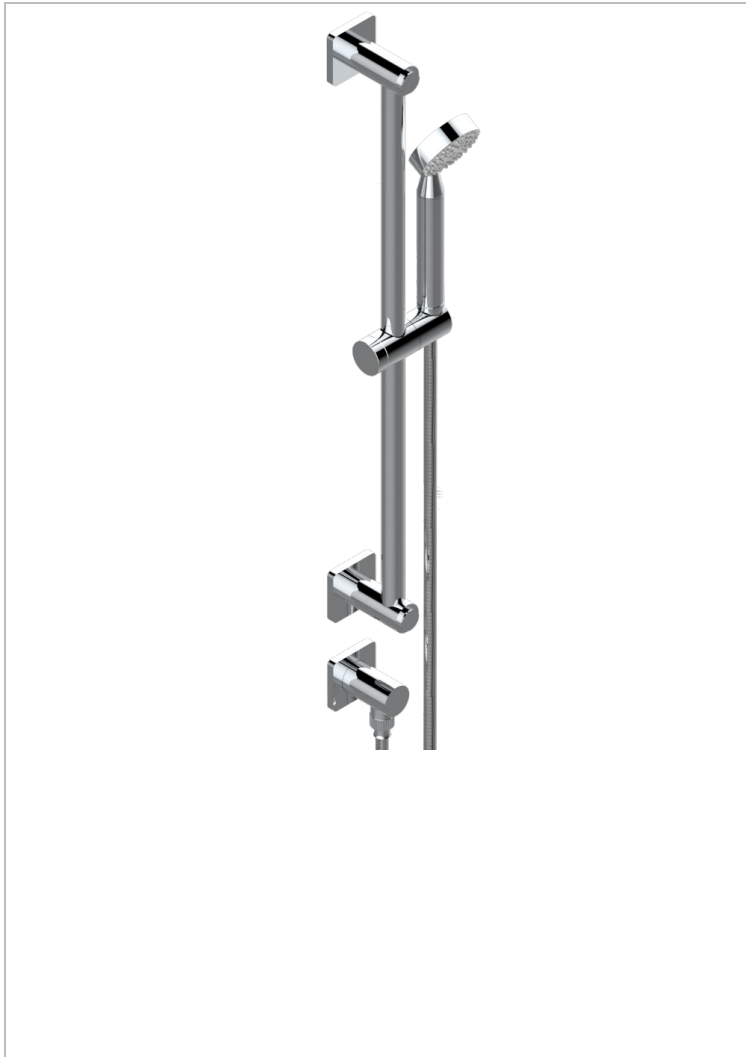

PROFIL METAL

A6A-58

Wall mounted stylised handshower, sidebar, hose, hook and elbow

THG[®]
PARIS

CHARACTERISTIC

- Profil Metal
- Wall mounted stylised handshower, sidebar, hose, hook and elbow

TECHNICAL SPECS

- Recommandé : 3 bars (max. 5 bars) - Advised : 43,5 psi (max. 72 psi)
- 9,5 l/min à 3 bars (2.5 gpm at 43.5 psi)

AVAILABLE FINITIONS

Antique nickel - H28
 Black ceram - D30
 Blush PVD - H62
 Brass color PVD - H49
 Brown bronze color PVD - F33
 Gold color PVD - H52

Nickel color PVD - H55
 Polished chrome (color finish) - A02
 Polished chrome / Polished gold (color finish) - G02
 Polished gold (color finish) - F01
 Polished nickel - B01
 Soft gold - F30

Soft matt gold - F31
 Umber PVD - H66
 Varnished matt antique red copper (color finish) - H07