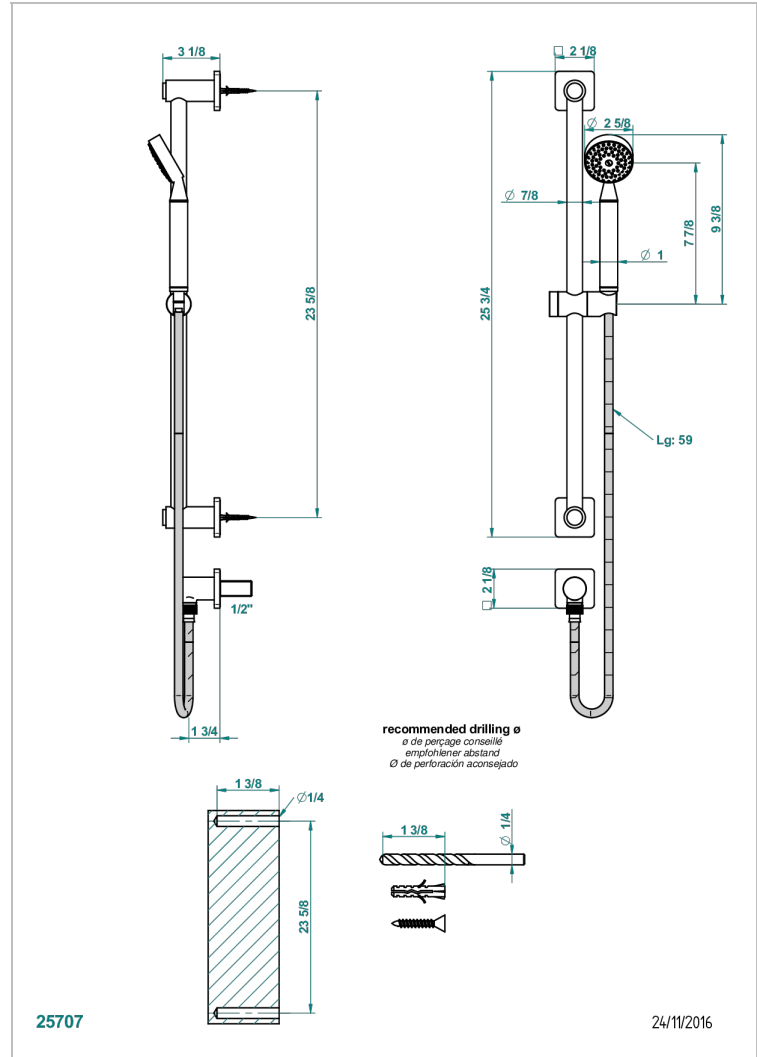

PROFIL METAL

A6A-58

Wall mounted stylised handshower, sidebar, hose, hook and elbow

THG[®]
PARIS

CHARACTERISTIC

- Profil Metal
- Wall mounted stylised handshower, sidebar, hose, hook and elbow

TECHNICAL SPECS

- Recommandé : 3 bars (max. 5 bars) - Advised : 43,5 psi (max. 72 psi)
- 9,5 l/min à 3 bars (2.5 gpm at 43.5 psi)

AVAILABLE FINITIONS

Antique nickel - H28
 Black ceram - D30
 Blush PVD - H62
 Brass color PVD - H49
 Brown bronze color PVD - F33
 Gold color PVD - H52