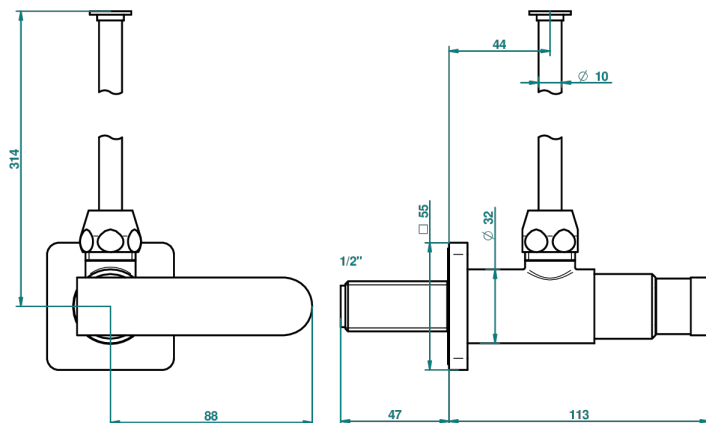

# PROFIL METAL WITH LEVER

A6B-181/S

1/2" stylised adjustable stop cock with 30 cm tube

25686

15/09/2008

## CHARACTERISTIC

- Profil Metal with lever
- 1/2" stylised adjustable stop cock with 30 cm tube