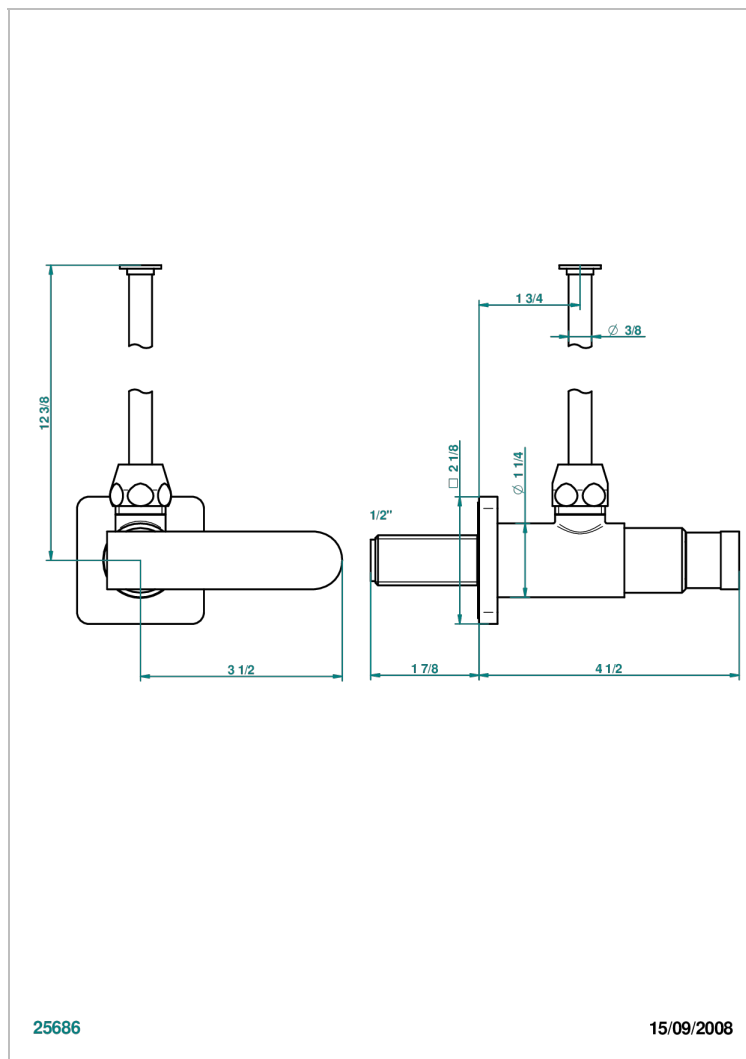

PROFIL METAL WITH LEVER

A6B-181/S

1/2" stylised adjustable stop cock with 30 cm tube

CHARACTERISTIC

- Profil Metal with lever
- 1/2" stylised adjustable stop cock with 30 cm tube

AVAILABLE FINITIONS

Antique nickel - H28
Black ceram - D30
Blush PVD - H62
Brass color PVD - H49
Brown bronze color PVD - F33
Gold color PVD - H52