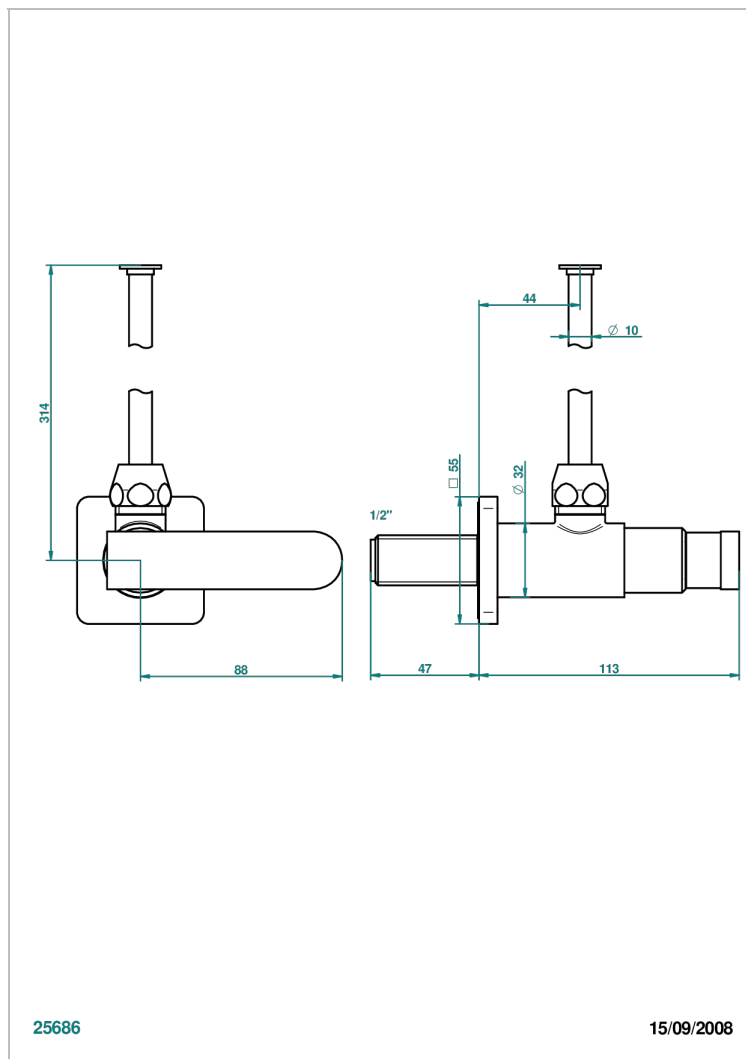

PROFIL METAL WITH LEVER

A6B-181/S

1/2" stylised adjustable stop cock with 30 cm tube

CHARACTERISTIC

- Profil Metal with lever
- 1/2" stylised adjustable stop cock with 30 cm tube

AVAILABLE FINITIONS

Antique nickel - H28
Black ceram - D30
Blush PVD - H62
Brass color PVD - H49
Brown bronze color PVD - F33
Gold color PVD - H52