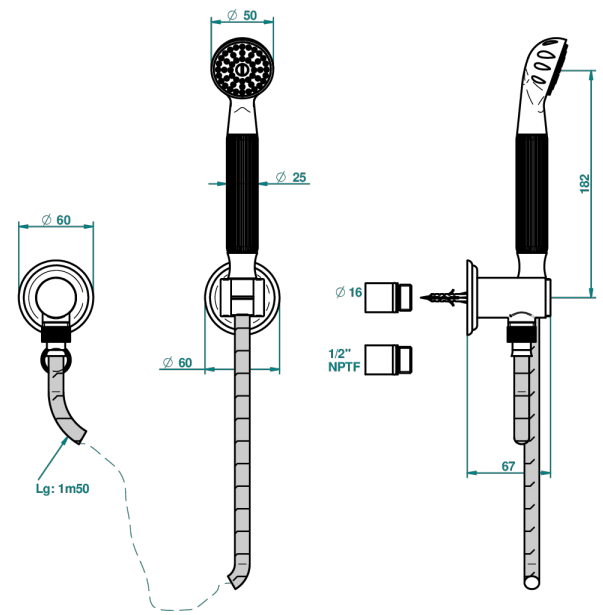

SUN DRAGON

U5D-52/US

Wall mounted handshower with separate fixed hook

THG®
PARIS

25670

26/01/2011

CHARACTERISTIC

- Sun Dragon
- Wall mounted handshower with separate fixed hook

TECHNICAL SPECS

- Recommandé : 3 bars (max. 5 bars) - Advised : 43,5 psi (max. 72 psi)
- 9,5 l/min à 3 bars (2.5 gpm at 43.5 psi)

AVAILABLE FINITIONS

Black ceram - D30
Blush PVD - H62
Brass color PVD - H49
Brown bronze color PVD - F33
Chrome polished - A02
Chrome polished / gold polished - G02

Copper antique matt, coated - H07
Gold color PVD - H52
Gold mat - F07
Gold polished - F01
Graphite PVD - H64
Light coated bronze - D01

Matt Umber PVD - H67
Matt blush PVD - H60
Matt brass color PVD - H50
Matt brown bronze color PVD - F34
Matt chrome (American satin) - C02
Matt gold color PVD - H53

Matt graphite PVD - H65
Matt nickel (American satin) - C01
Matt nickel color PVD - H56
Nickel antique / Sovereign - H28
Nickel color PVD - H55
Nickel polished - B01

Soft gold - F30
Soft matt gold - F31
Umber PVD - H66