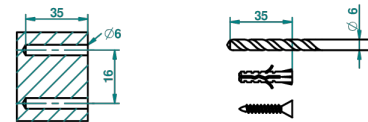

SUN DRAGON

U5D-52/US

Wall mounted handshower with separate fixed hook

THG®
PARIS

25670

26/01/2011

CHARACTERISTIC

- Sun Dragon
- Wall mounted handshower with separate fixed hook

TECHNICAL SPECS

- Recommandé : 3 bars (max. 5 bars) - Advised : 43,5 psi (max. 72 psi)
- 9,5 l/min à 3 bars (2.5 gpm at 43.5 psi)

AVAILABLE FINITIONS

Black ceram - D30
Blush PVD - H62
Brass color PVD - H49
Brown bronze color PVD - F33
Chrome polished - A02
Chrome polished / gold polished - G02

Copper antique matt, coated - H07
Gold color PVD - H52
Gold mat - F07
Gold polished - F01
Graphite PVD - H64
Light coated bronze - D01

Matt Umber PVD - H67
Matt blush PVD - H60
Matt brass color PVD - H50
Matt brown bronze color PVD - F34
Matt chrome (American satin) - C02
Matt gold color PVD - H53

Matt graphite PVD - H65
Matt nickel (American satin) - C01
Matt nickel color PVD - H56
Nickel antique / Sovereign - H28
Nickel color PVD - H55
Nickel polished - B01

Soft gold - F30
Soft matt gold - F31
Umber PVD - H66