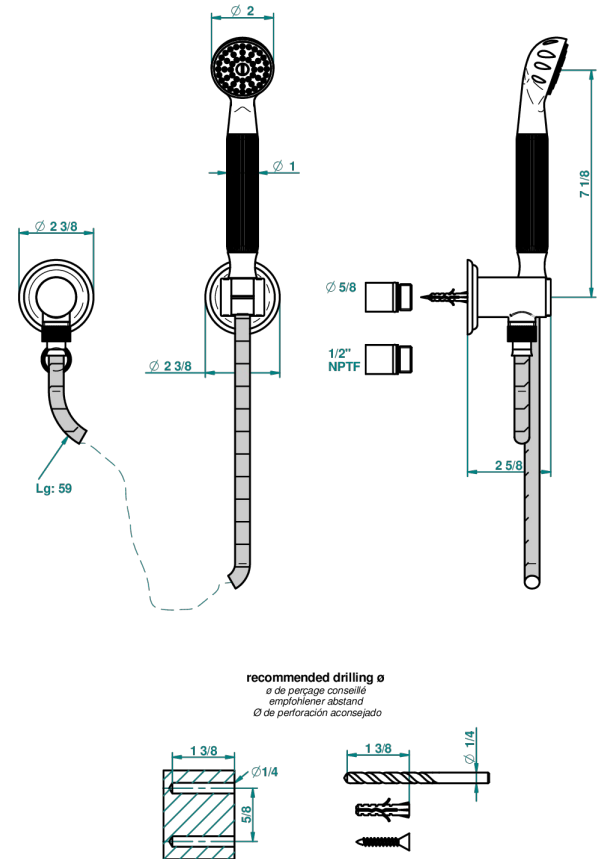

SUN DRAGON

U5D-52/US

Wall mounted handshower with separate fixed hook

25670

26/01/2011

CHARACTERISTIC

- Sun Dragon
- Wall mounted handshower with separate fixed hook

TECHNICAL SPECS

- Recommandé : 3 bars (max. 5 bars) - Advised : 43,5 psi (max. 72 psi)
- 9,5 l/min à 3 bars (2.5 gpm at 43.5 psi)

AVAILABLE FINITIONS

Black ceram - D30
 Blush PVD - H62
 Brass color PVD - H49
 Brown bronze color PVD - F33
 Chrome polished - A02
 Chrome polished / gold polished - G02

Copper antique matt, coated - H07
 Gold color PVD - H52
 Gold mat - F07
 Gold polished - F01
 Graphite PVD - H64
 Light coated bronze - D01

Matt Umber PVD - H67
 Matt blush PVD - H60
 Matt brass color PVD - H50
 Matt brown bronze color PVD - F34
 Matt chrome (American satin) - C02
 Matt gold color PVD - H53