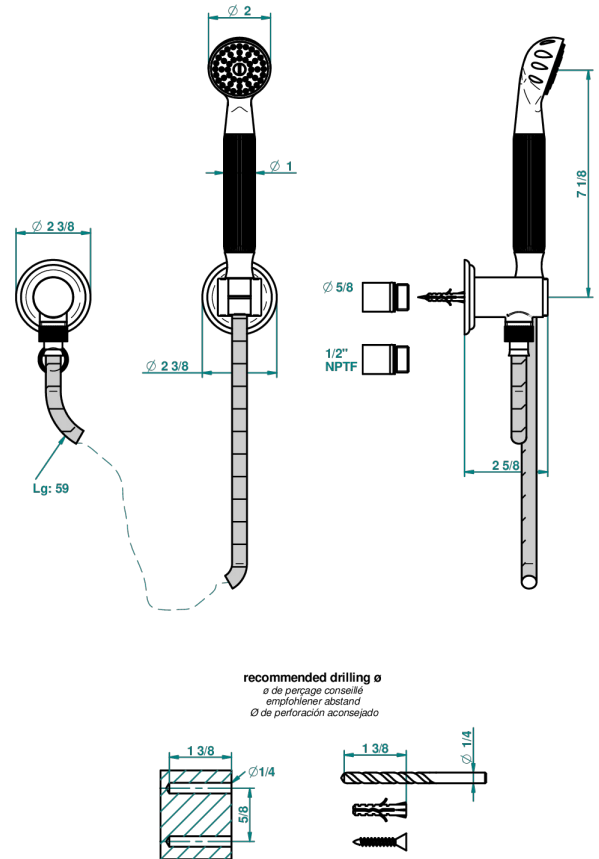

CHEVERNY BLACK ONYX

U1V-52/US

Wall mounted handshower with separate fixed hook

25670

26/01/2011

CHARACTERISTIC

- Cheverny black Onyx
- Wall mounted handshower with separate fixed hook

TECHNICAL SPECS

- Recommandé : 3 bars (max. 5 bars) - Advised : 43,5 psi (max. 72 psi)
- 9,5 l/min à 3 bars (2.5 gpm at 43.5 psi)

AVAILABLE FINITIONS

Black ceram - D30
Blush PVD - H62
Brass color PVD - H49
Brown bronze color PVD - F33
Chrome polished - A02
Chrome polished / gold polished - G02

Matt nickel color PVD - H56
Nickel antique / Sovereign - H28
Nickel color PVD - H55
Nickel polished - B01
Soft gold - F30
Soft matt gold - F31

Umber PVD - H66