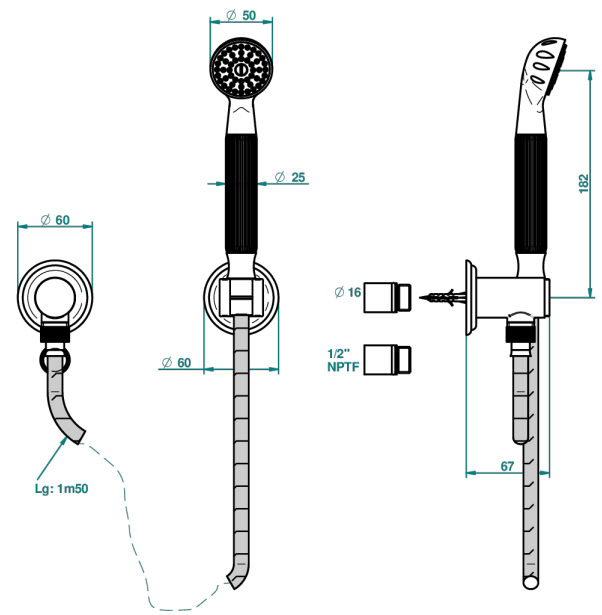

SULLY WHITE ONYX

U1S-52/US

Wall mounted handshower with separate fixed hook

THG®
PARIS

25670

26/01/2011

CHARACTERISTIC

- Sully white onyx
- Wall mounted handshower with separate fixed hook

TECHNICAL SPECS

- Recommandé : 3 bars (max. 5 bars) - Advised : 43,5 psi (max. 72 psi)
- 9,5 l/min à 3 bars (2.5 gpm at 43.5 psi)

AVAILABLE FINITIONS

Black ceram - D30
Blush PVD - H62
Brass color PVD - H49
Brown bronze color PVD - F33
Chrome polished - A02
Chrome polished / gold polished - G02

Gold color PVD - H52
Gold mat - F07
Gold polished - F01
Graphite PVD - H64
Matt Umber PVD - H67
Matt blush PVD - H60

Matt brass color PVD - H50
Matt brown bronze color PVD - F34
Matt chrome (American satin) - C02
Matt gold color PVD - H53
Matt graphite PVD - H65
Matt nickel (American satin) - C01

Matt nickel color PVD - H56
Nickel antique / Sovereign - H28
Nickel color PVD - H55
Nickel polished - B01
Soft gold - F30
Soft matt gold - F31

Umber PVD - H66