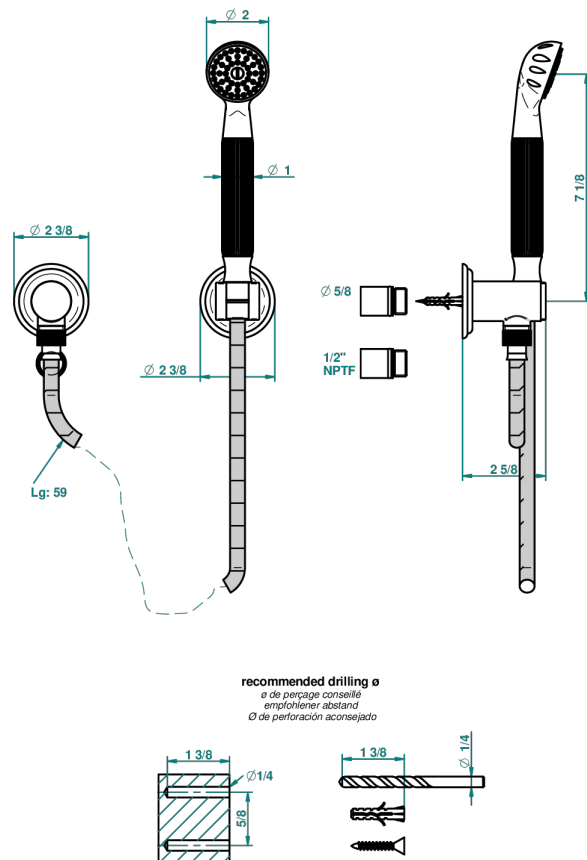

# SULLY ONICE BLANCO

U1S-52/US

THG<sup>®</sup>  
PARIS

Hand handle shower with bracket and elbow

25670

26/01/2011

## CARACTERÍSTICAS

- Sully Onice Blanco
- Hand handle shower with bracket and elbow