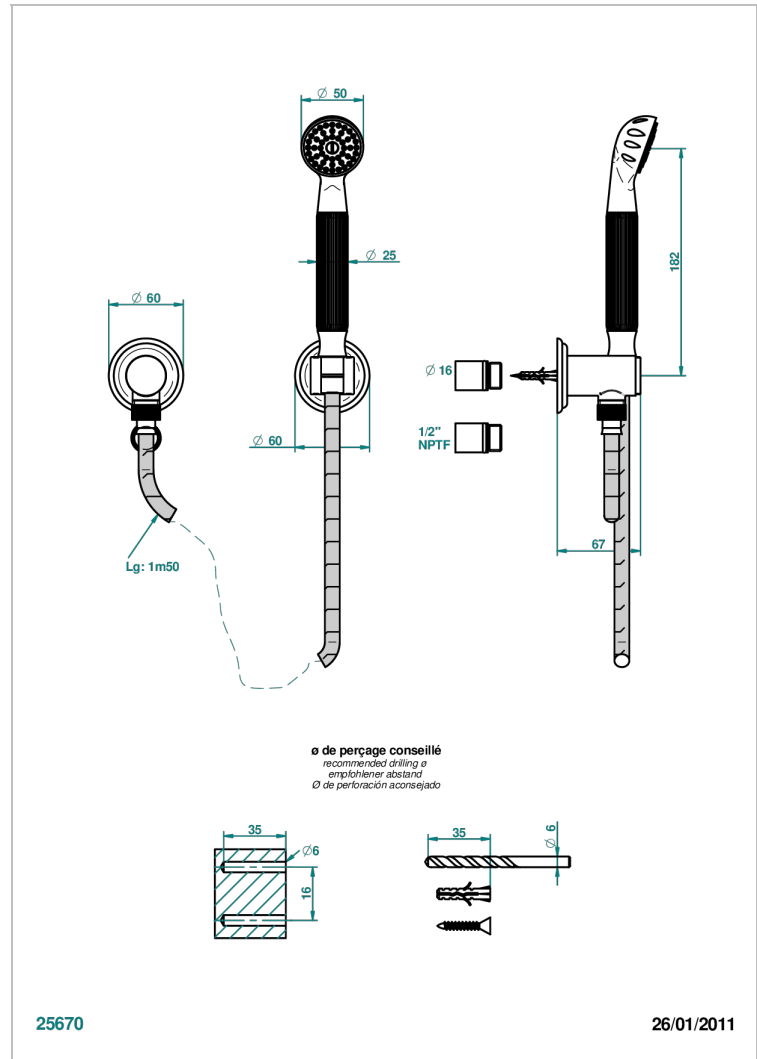

MANDARINE CRISTALLIA DIAMANT

U1K-52/US

Wall mounted handshower with separate fixed hook

CHARACTERISTIC

- Mandarine Cristallia Diamant
- Wall mounted handshower with separate fixed hook

TECHNICAL SPECS

- Recommandé : 3 bars (max. 5 bars) - Advised : 43,5 psi (max. 72 psi)
- 9,5 l/min à 3 bars (2.5 gpm at 43.5 psi)