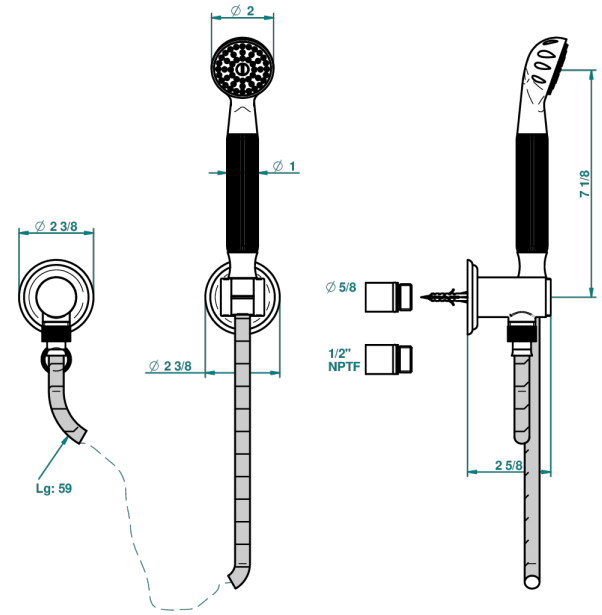

# MANDARINE CRISTALLIA DIAMANT

U1K-52/US

Wall mounted handshower with separate fixed hook

25670

26/01/2011

## CHARACTERISTIC

- Mandarin Cristallia Diamant
- Wall mounted handshower with separate fixed hook