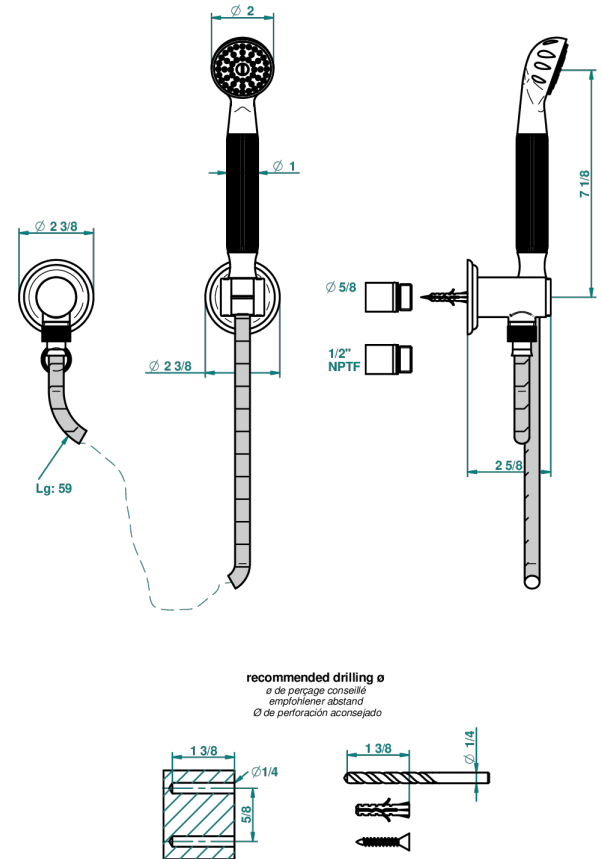

MANDARINE SATINY CRYSTAL

U1E-52/US

Wall mounted handshower with separate fixed hook

THG[®]
PARIS

25670

26/01/2011

CHARACTERISTIC

- Mandarin Satiny crystal
- Wall mounted handshower with separate fixed hook

TECHNICAL SPECS

- Recommandé : 3 bars (max. 5 bars) - Advised : 43,5 psi (max. 72 psi)
- 9,5 l/min à 3 bars (2.5 gpm at 43.5 psi)

AVAILABLE FINITIONS

Black ceram - D30
 Blush PVD - H62
 Brass color PVD - H49
 Brown bronze color PVD - F33
 Chrome polished - A02
 Chrome polished / gold polished - G02

Copper antique matt, coated - H07
 Gold color PVD - H52
 Gold mat - F07
 Gold polished - F01
 Graphite PVD - H64
 Light coated bronze - D01

Matt Umber PVD - H67
 Matt blush PVD - H60
 Matt brass color PVD - H50
 Matt brown bronze color PVD - F34
 Matt chrome (American satin) - C02
 Matt gold color PVD - H53