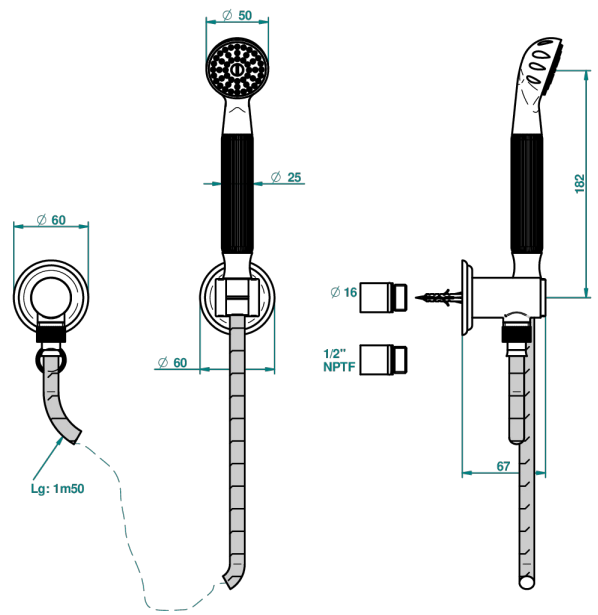

MANDARINE CLEAR CRYSTAL

U1D-52/US

Wall mounted handshower with separate fixed hook

THG®
PARIS

25670

26/01/2011

CHARACTERISTIC

- Mandarin Clear crystal
- Wall mounted handshower with separate fixed hook

TECHNICAL SPECS

- Recommandé : 3 bars (max. 5 bars) - Advised : 43,5 psi (max. 72 psi)
- 9,5 l/min à 3 bars (2.5 gpm at 43.5 psi)

AVAILABLE FINITIONS

Black ceram - D30
Blush PVD - H62
Brass color PVD - H49
Brown bronze color PVD - F33
Chrome polished - A02
Chrome polished / gold polished - G02

Copper antique matt, coated - H07
Gold color PVD - H52
Gold mat - F07
Gold polished - F01
Graphite PVD - H64
Light coated bronze - D01

Matt Umber PVD - H67
Matt blush PVD - H60
Matt brass color PVD - H50
Matt brown bronze color PVD - F34
Matt chrome (American satin) - C02
Matt gold color PVD - H53

Matt graphite PVD - H65
Matt nickel (American satin) - C01
Matt nickel color PVD - H56
Nickel antique / Sovereign - H28
Nickel color PVD - H55
Nickel polished - B01

Soft gold - F30
Soft matt gold - F31
Umber PVD - H66