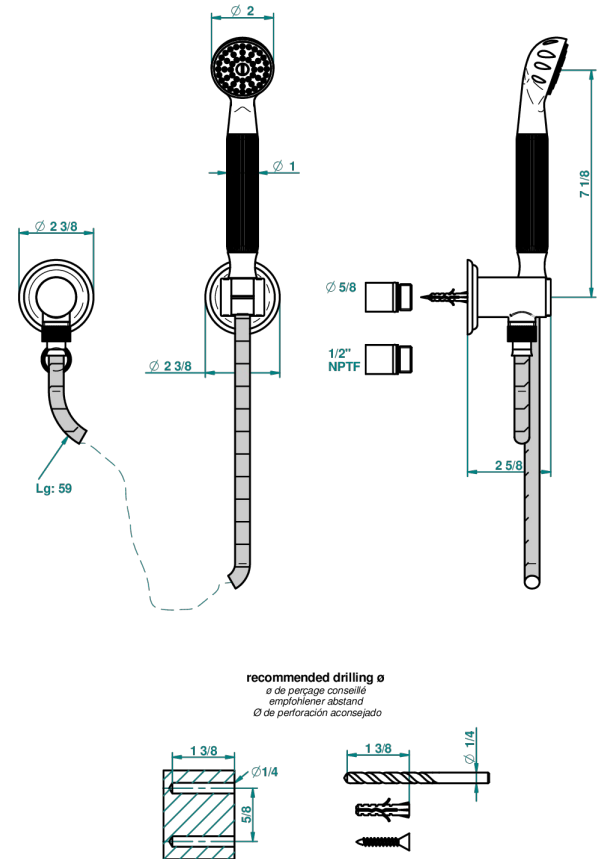

MANDARINE CLEAR CRYSTAL

U1D-52/US

Wall mounted handshower with separate fixed hook

THG[®]
PARIS

25670

26/01/2011

CHARACTERISTIC

- Mandarin Clear crystal
- Wall mounted handshower with separate fixed hook

TECHNICAL SPECS

- Recommandé : 3 bars (max. 5 bars) - Advised : 43,5 psi (max. 72 psi)
- 9,5 l/min à 3 bars (2.5 gpm at 43.5 psi)

AVAILABLE FINITIONS

Black ceram - D30
Blush PVD - H62
Brass color PVD - H49
Brown bronze color PVD - F33
Chrome polished - A02
Chrome polished / gold polished - G02

Copper antique matt, coated - H07
Gold color PVD - H52
Gold mat - F07
Gold polished - F01
Graphite PVD - H64
Light coated bronze - D01

Matt Umber PVD - H67
Matt blush PVD - H60
Matt brass color PVD - H50
Matt brown bronze color PVD - F34
Matt chrome (American satin) - C02
Matt gold color PVD - H53