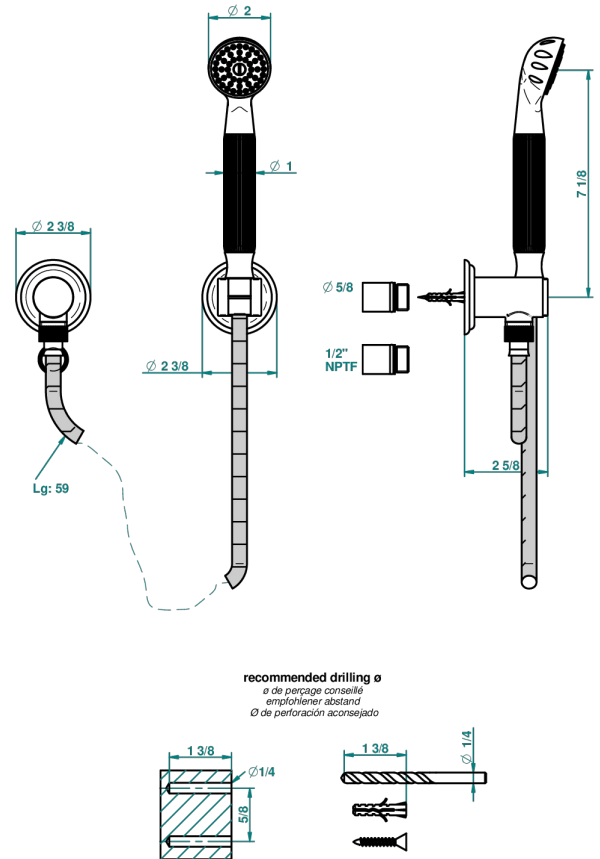

MANDARINE METAL

U1A-52/US

Wall mounted handshower with separate fixed hook

25670

26/01/2011

CHARACTERISTIC

- Mandarin Metal
- Wall mounted handshower with separate fixed hook

TECHNICAL SPECS

- Recommandé : 3 bars (max. 5 bars) - Advised : 43,5 psi (max. 72 psi)
- 9,5 l/min à 3 bars (2.5 gpm at 43.5 psi)

AVAILABLE FINITIONS

Black ceram - D30
Blush PVD - H62
Brass color PVD - H49
Brown bronze color PVD - F33
Chrome polished - A02
Chrome polished / gold polished - G02

Copper antique matt, coated - H07
Gold color PVD - H52
Gold mat - F07
Gold polished - F01
Graphite PVD - H64
Light coated bronze - D01

Matt Umber PVD - H67
Matt blush PVD - H60
Matt brass color PVD - H50
Matt brown bronze color PVD - F34
Matt chrome (American satin) - C02
Matt gold color PVD - H53