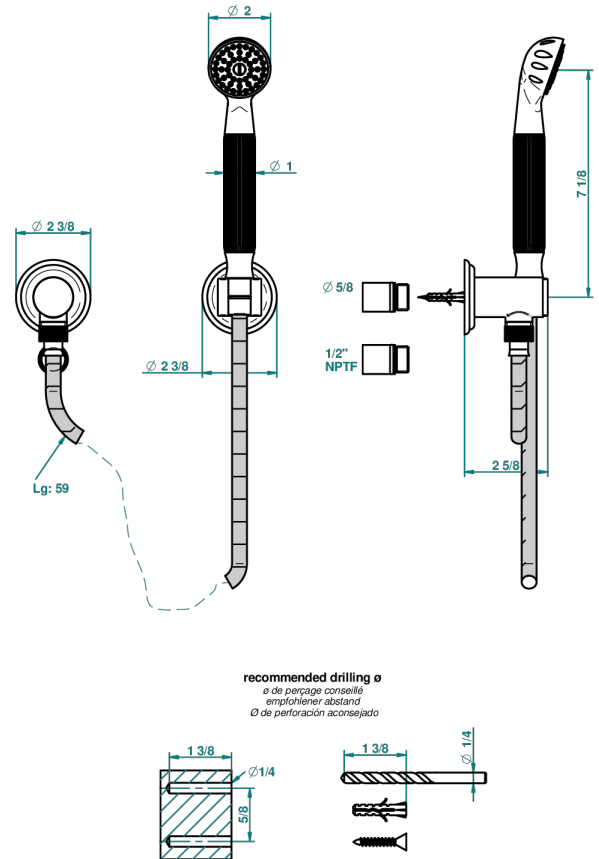

VOGUE TIGER EYE

A8R-52/US

Wall mounted handshower with separate fixed hook

THG[®]
PARIS

25670

26/01/2011

CHARACTERISTIC

- Vogue Tiger Eye
- Wall mounted handshower with separate fixed hook

TECHNICAL SPECS

- Recommandé : 3 bars (max. 5 bars) - Advised : 43,5 psi (max. 72 psi)
- 9,5 l/min à 3 bars (2.5 gpm at 43.5 psi)

AVAILABLE FINITIONS

Black ceram - D30
Blush PVD - H62
Brass color PVD - H49
Brown bronze color PVD - F33
Chrome polished - A02
Chrome polished / gold polished - G02

Copper antique matt, coated - H07
Gold color PVD - H52
Gold mat - F07
Gold polished - F01
Graphite PVD - H64
Light coated bronze - D01

Matt Umber PVD - H67
Matt blush PVD - H60
Matt brass color PVD - H50
Matt brown bronze color PVD - F34
Matt chrome (American satin) - C02
Matt gold color PVD - H53