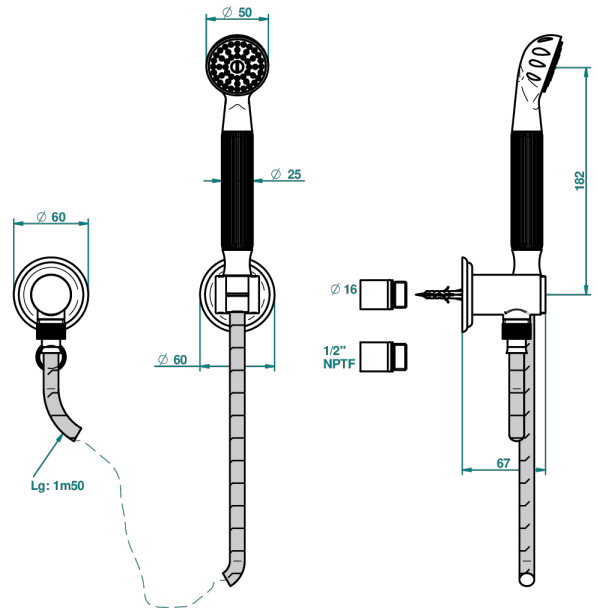

VOGUE RED JASPER

A8N-52/US

Wall mounted handshower with separate fixed hook

THG®
PARIS

25670

26/01/2011

CHARACTERISTIC

- Vogue red Jasper
- Wall mounted handshower with separate fixed hook

TECHNICAL SPECS

- Recommandé : 3 bars (max. 5 bars) - Advised : 43,5 psi (max. 72 psi)
- 9,5 l/min à 3 bars (2.5 gpm at 43.5 psi)

AVAILABLE FINITIONS

Black ceram - D30
Blush PVD - H62
Brass color PVD - H49
Brown bronze color PVD - F33
Chrome polished - A02
Chrome polished / gold polished - G02

Copper antique matt, coated - H07
Gold color PVD - H52
Gold mat - F07
Gold polished - F01
Graphite PVD - H64
Light coated bronze - D01

Matt Umber PVD - H67
Matt blush PVD - H60
Matt brass color PVD - H50
Matt brown bronze color PVD - F34
Matt chrome (American satin) - C02
Matt gold color PVD - H53

Matt graphite PVD - H65
Matt nickel (American satin) - C01
Matt nickel color PVD - H56
Nickel antique / Sovereign - H28
Nickel color PVD - H55
Nickel polished - B01

Soft gold - F30
Soft matt gold - F31
Umber PVD - H66