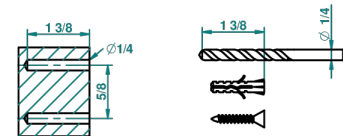

VOGUE RED JASPER

A8N-52/US

Wall mounted handshower with separate fixed hook

THG®
PARIS

25670

26/01/2011

CHARACTERISTIC

- Vogue red Jasper
- Wall mounted handshower with separate fixed hook

TECHNICAL SPECS

- Recommandé : 3 bars (max. 5 bars) - Advised : 43,5 psi (max. 72 psi)
- 9,5 l/min à 3 bars (2.5 gpm at 43.5 psi)

AVAILABLE FINITIONS

Black ceram - D30
Blush PVD - H62
Brass color PVD - H49
Brown bronze color PVD - F33
Chrome polished - A02
Chrome polished / gold polished - G02

Copper antique matt, coated - H07
Gold color PVD - H52
Gold mat - F07
Gold polished - F01
Graphite PVD - H64
Light coated bronze - D01

Matt Umber PVD - H67
Matt blush PVD - H60
Matt brass color PVD - H50
Matt brown bronze color PVD - F34
Matt chrome (American satin) - C02
Matt gold color PVD - H53

Matt graphite PVD - H65
Matt nickel (American satin) - C01
Matt nickel color PVD - H56
Nickel antique / Sovereign - H28
Nickel color PVD - H55
Nickel polished - B01

Soft gold - F30
Soft matt gold - F31
Umber PVD - H66