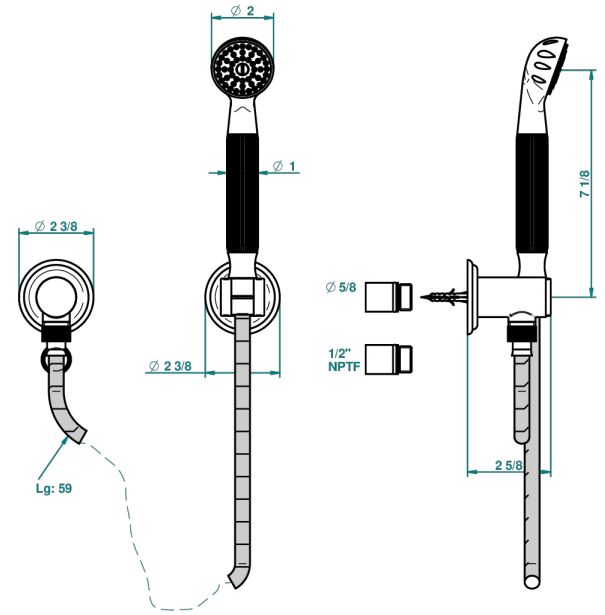

VOGUE RED JASPER

A8N-52/US

Wall mounted handshower with separate fixed hook

THG®
PARIS

25670

26/01/2011

CHARACTERISTIC

- Vogue red Jasper
- Wall mounted handshower with separate fixed hook

TECHNICAL SPECS

- Recommandé : 3 bars (max. 5 bars) - Advised : 43,5 psi (max. 72 psi)
- 9,5 l/min à 3 bars (2.5 gpm at 43.5 psi)

AVAILABLE FINITIONS

Black ceram - D30
Blush PVD - H62
Brass color PVD - H49
Brown bronze color PVD - F33
Chrome polished - A02
Chrome polished / gold polished - G02

Copper antique matt, coated - H07
Gold color PVD - H52
Gold mat - F07
Gold polished - F01
Graphite PVD - H64
Light coated bronze - D01

Matt Umber PVD - H67
Matt blush PVD - H60
Matt brass color PVD - H50
Matt brown bronze color PVD - F34
Matt chrome (American satin) - C02
Matt gold color PVD - H53

Matt graphite PVD - H65
Matt nickel (American satin) - C01
Matt nickel color PVD - H56
Nickel antique / Sovereign - H28
Nickel color PVD - H55
Nickel polished - B01

Soft gold - F30
Soft matt gold - F31
Umber PVD - H66