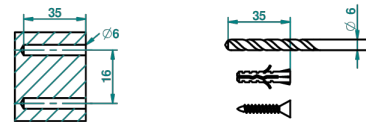

PANTHERE BLACK CRYSTAL

A2K-52/US

Wall mounted handshower with separate fixed hook

THG®
PARIS

25670

26/01/2011

CHARACTERISTIC

- Panthère Black crystal
- Wall mounted handshower with separate fixed hook

TECHNICAL SPECS

- Recommandé : 3 bars (max. 5 bars) - Advised : 43,5 psi (max. 72 psi)
- 9,5 l/min à 3 bars (2.5 gpm at 43.5 psi)

AVAILABLE FINITIONS

Black ceram - D30
Blush PVD - H62
Brass color PVD - H49
Brown bronze color PVD - F33
Chrome polished - A02
Chrome polished / gold polished - G02

Copper antique matt, coated - H07
Gold color PVD - H52
Gold mat - F07
Gold polished - F01
Graphite PVD - H64
Light coated bronze - D01

Matt Umber PVD - H67
Matt blush PVD - H60
Matt brass color PVD - H50
Matt brown bronze color PVD - F34
Matt chrome (American satin) - C02
Matt gold color PVD - H53

Matt graphite PVD - H65
Matt nickel (American satin) - C01
Matt nickel color PVD - H56
Nickel antique / Sovereign - H28
Nickel color PVD - H55
Nickel polished - B01

Soft gold - F30
Soft matt gold - F31
Umber PVD - H66