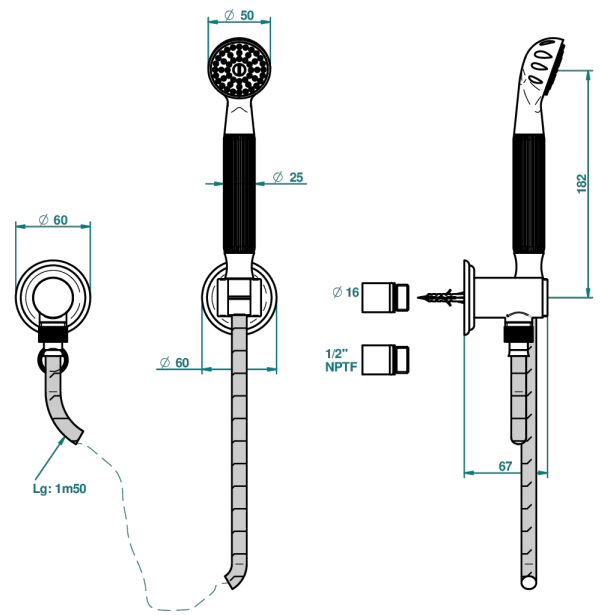

PANTHERE BLACK CRYSTAL

A2K-52/US

Wall mounted handshower with separate fixed hook

THG®
PARIS

25670

26/01/2011

CHARACTERISTIC

- Panthère Black crystal
- Wall mounted handshower with separate fixed hook

TECHNICAL SPECS

- Recommandé : 3 bars (max. 5 bars) - Advised : 43,5 psi (max. 72 psi)
- 9,5 l/min à 3 bars (2.5 gpm at 43.5 psi)

AVAILABLE FINITIONS

Black ceram - D30
Blush PVD - H62
Brass color PVD - H49
Brown bronze color PVD - F33
Chrome polished - A02
Chrome polished / gold polished - G02

Copper antique matt, coated - H07
Gold color PVD - H52
Gold mat - F07
Gold polished - F01
Graphite PVD - H64
Light coated bronze - D01

Matt Umber PVD - H67
Matt blush PVD - H60
Matt brass color PVD - H50
Matt brown bronze color PVD - F34
Matt chrome (American satin) - C02
Matt gold color PVD - H53

Matt graphite PVD - H65
Matt nickel (American satin) - C01
Matt nickel color PVD - H56
Nickel antique / Sovereign - H28
Nickel color PVD - H55
Nickel polished - B01

Soft gold - F30
Soft matt gold - F31
Umber PVD - H66