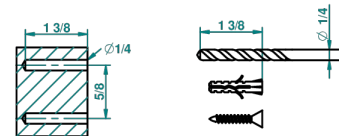

PANTHERE BLACK CRYSTAL

A2K-52/US

Wall mounted handshower with separate fixed hook

THG®
PARIS

25670

26/01/2011

CHARACTERISTIC

- Panthère Black crystal
- Wall mounted handshower with separate fixed hook

TECHNICAL SPECS

- Recommandé : 3 bars (max. 5 bars) - Advised : 43,5 psi (max. 72 psi)
- 9,5 l/min à 3 bars (2.5 gpm at 43.5 psi)

AVAILABLE FINITIONS

Black ceram - D30
Blush PVD - H62
Brass color PVD - H49
Brown bronze color PVD - F33
Chrome polished - A02
Chrome polished / gold polished - G02

Copper antique matt, coated - H07
Gold color PVD - H52
Gold mat - F07
Gold polished - F01
Graphite PVD - H64
Light coated bronze - D01

Matt Umber PVD - H67
Matt blush PVD - H60
Matt brass color PVD - H50
Matt brown bronze color PVD - F34
Matt chrome (American satin) - C02
Matt gold color PVD - H53

Matt graphite PVD - H65
Matt nickel (American satin) - C01
Matt nickel color PVD - H56
Nickel antique / Sovereign - H28
Nickel color PVD - H55
Nickel polished - B01

Soft gold - F30
Soft matt gold - F31
Umber PVD - H66