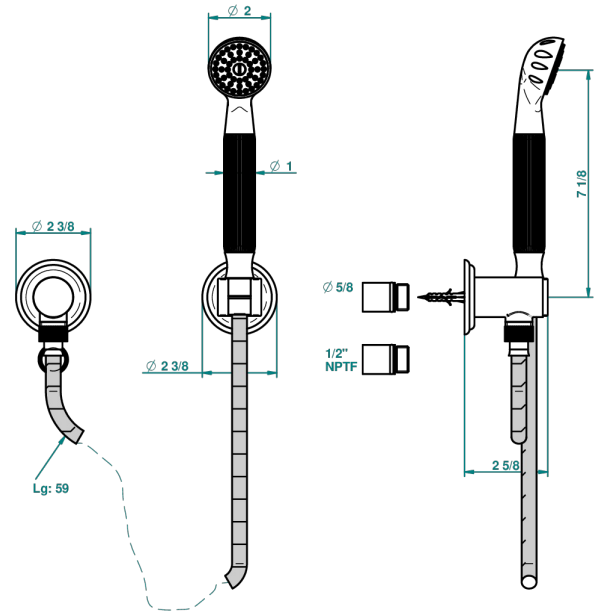

PANTHERE BLACK CRYSTAL

A2K-52/US

Wall mounted handshower with separate fixed hook

THG®
PARIS

25670

26/01/2011

CHARACTERISTIC

- Panthère Black crystal
- Wall mounted handshower with separate fixed hook

TECHNICAL SPECS

- Recommandé : 3 bars (max. 5 bars) - Advised : 43,5 psi (max. 72 psi)
- 9,5 l/min à 3 bars (2.5 gpm at 43.5 psi)

AVAILABLE FINITIONS

Black ceram - D30
Blush PVD - H62
Brass color PVD - H49
Brown bronze color PVD - F33
Chrome polished - A02
Chrome polished / gold polished - G02

Copper antique matt, coated - H07
Gold color PVD - H52
Gold mat - F07
Gold polished - F01
Graphite PVD - H64
Light coated bronze - D01

Matt Umber PVD - H67
Matt blush PVD - H60
Matt brass color PVD - H50
Matt brown bronze color PVD - F34
Matt chrome (American satin) - C02
Matt gold color PVD - H53

Matt graphite PVD - H65
Matt nickel (American satin) - C01
Matt nickel color PVD - H56
Nickel antique / Sovereign - H28
Nickel color PVD - H55
Nickel polished - B01

Soft gold - F30
Soft matt gold - F31
Umber PVD - H66