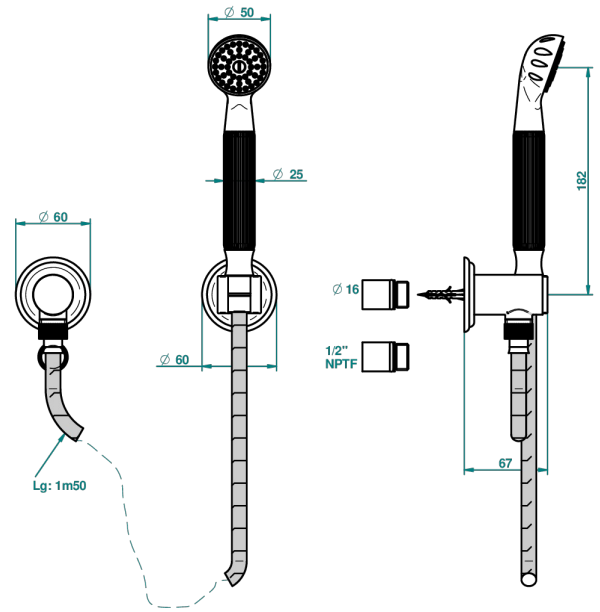

PANTHERE CLEAR CRYSTAL

A2H-52/US

Wall mounted handshower with separate fixed hook

THG®
PARIS

25670

26/01/2011

CHARACTERISTIC

- Panthère Clear crystal
- Wall mounted handshower with separate fixed hook

TECHNICAL SPECS

- Recommandé : 3 bars (max. 5 bars) - Advised : 43,5 psi (max. 72 psi)
- 9,5 l/min à 3 bars (2.5 gpm at 43.5 psi)

AVAILABLE FINITIONS

Black ceram - D30
Blush PVD - H62
Brass color PVD - H49
Brown bronze color PVD - F33
Chrome polished - A02
Chrome polished / gold polished - G02

Copper antique matt, coated - H07
Gold color PVD - H52
Gold mat - F07
Gold polished - F01
Graphite PVD - H64
Light coated bronze - D01

Matt Umber PVD - H67
Matt blush PVD - H60
Matt brass color PVD - H50
Matt brown bronze color PVD - F34
Matt chrome (American satin) - C02
Matt gold color PVD - H53

Matt graphite PVD - H65
Matt nickel (American satin) - C01
Matt nickel color PVD - H56
Nickel antique / Sovereign - H28
Nickel color PVD - H55
Nickel polished - B01

Soft gold - F30
Soft matt gold - F31
Umber PVD - H66