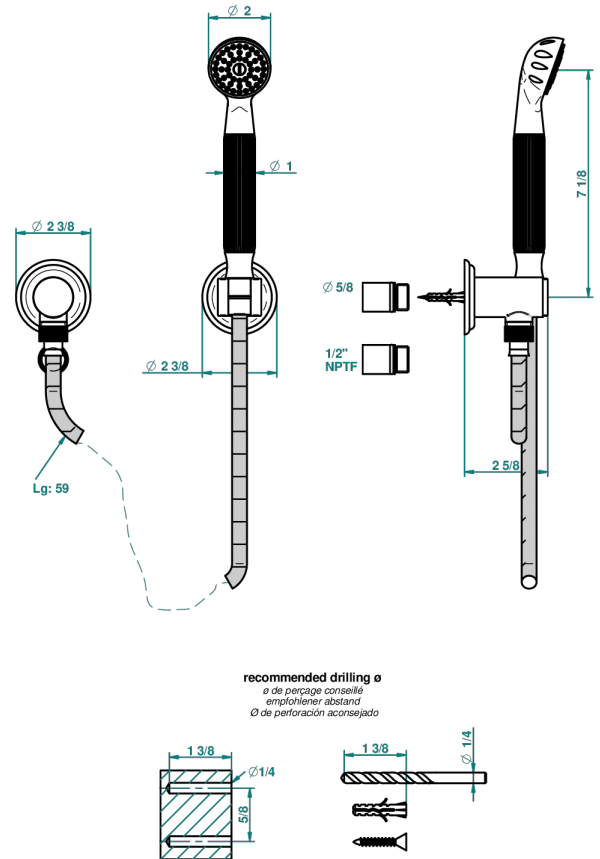

PANTHERE CLEAR CRYSTAL

A2H-52/US

Wall mounted handshower with separate fixed hook

THG[®]
PARIS

25670

26/01/2011

CHARACTERISTIC

- Panthère Clear crystal
- Wall mounted handshower with separate fixed hook

TECHNICAL SPECS

- Recommandé : 3 bars (max. 5 bars) - Advised : 43,5 psi (max. 72 psi)
- 9,5 l/min à 3 bars (2.5 gpm at 43.5 psi)

AVAILABLE FINITIONS

Black ceram - D30
Blush PVD - H62
Brass color PVD - H49
Brown bronze color PVD - F33
Chrome polished - A02
Chrome polished / gold polished - G02

Copper antique matt, coated - H07
Gold color PVD - H52
Gold mat - F07
Gold polished - F01
Graphite PVD - H64
Light coated bronze - D01

Matt Umber PVD - H67
Matt blush PVD - H60
Matt brass color PVD - H50
Matt brown bronze color PVD - F34
Matt chrome (American satin) - C02
Matt gold color PVD - H53