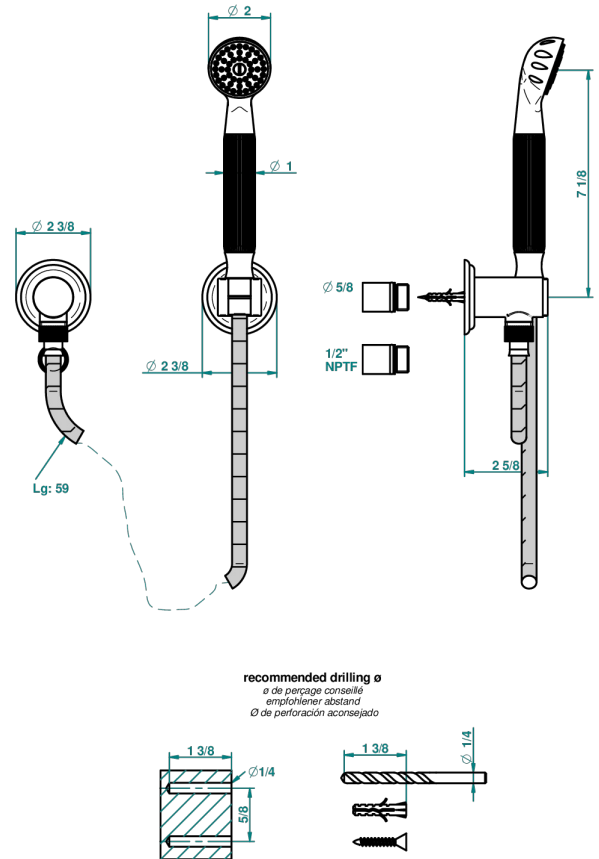

AMBOISE BLACK ONYX

A1M-52/US

Wall mounted handshower with separate fixed hook

25670

26/01/2011

CHARACTERISTIC

- Amboise Black Onyx
- Wall mounted handshower with separate fixed hook

TECHNICAL SPECS

- Recommandé : 3 bars (max. 5 bars) - Advised : 43,5 psi (max. 72 psi)
- 9,5 l/min à 3 bars (2.5 gpm at 43.5 psi)

AVAILABLE FINITIONS

Black ceram - D30
Blush PVD - H62
Brass color PVD - H49
Brown bronze color PVD - F33
Chrome polished - A02
Chrome polished / gold polished - G02

Matt nickel color PVD - H56
Nickel antique / Sovereign - H28
Nickel color PVD - H55
Nickel polished - B01
Soft gold - F30
Soft matt gold - F31

Umber PVD - H66