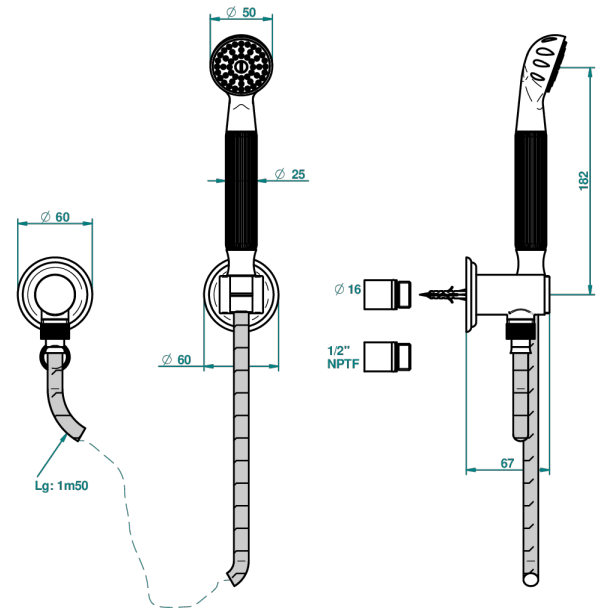

AMBOISE RED JASPER

A1L-52/US

Wall mounted handshower with separate fixed hook

25670

26/01/2011

CHARACTERISTIC

- Amboise Red Jasper
- Wall mounted handshower with separate fixed hook

TECHNICAL SPECS

- Recommandé : 3 bars (max. 5 bars) - Advised : 43,5 psi (max. 72 psi)
- 9,5 l/min à 3 bars (2.5 gpm at 43.5 psi)

AVAILABLE FINITIONS

Black ceram - D30
Blush PVD - H62
Brass color PVD - H49
Brown bronze color PVD - F33
Chrome polished - A02
Chrome polished / gold polished - G02

Gold color PVD - H52
Gold mat - F07
Gold polished - F01
Graphite PVD - H64
Matt Umber PVD - H67
Matt blush PVD - H60

Matt brass color PVD - H50
Matt brown bronze color PVD - F34
Matt chrome (American satin) - C02
Matt gold color PVD - H53
Matt graphite PVD - H65
Matt nickel (American satin) - C01

Matt nickel color PVD - H56
Nickel antique / Sovereign - H28
Nickel color PVD - H55
Nickel polished - B01
Soft gold - F30
Soft matt gold - F31

Umber PVD - H66