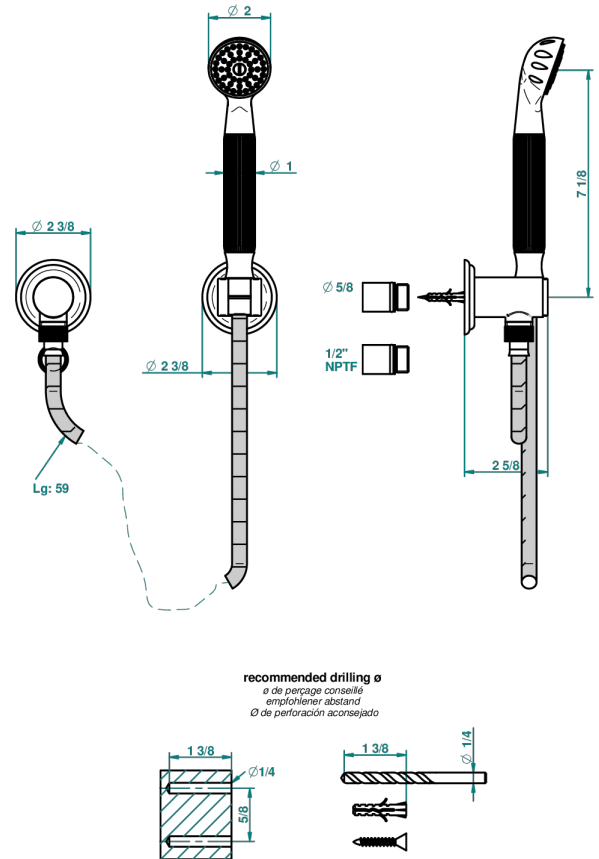

AMBOISE RED JASPER

A1L-52/US

Wall mounted handshower with separate fixed hook

25670

26/01/2011

CHARACTERISTIC

- Amboise Red Jasper
- Wall mounted handshower with separate fixed hook

TECHNICAL SPECS

- Recommandé : 3 bars (max. 5 bars) - Advised : 43,5 psi (max. 72 psi)
- 9,5 l/min à 3 bars (2.5 gpm at 43.5 psi)

AVAILABLE FINITIONS

Black ceram - D30
 Blush PVD - H62
 Brass color PVD - H49
 Brown bronze color PVD - F33
 Chrome polished - A02
 Chrome polished / gold polished - G02

Matt nickel color PVD - H56
 Nickel antique / Sovereign - H28
 Nickel color PVD - H55
 Nickel polished - B01
 Soft gold - F30
 Soft matt gold - F31

Umber PVD - H66