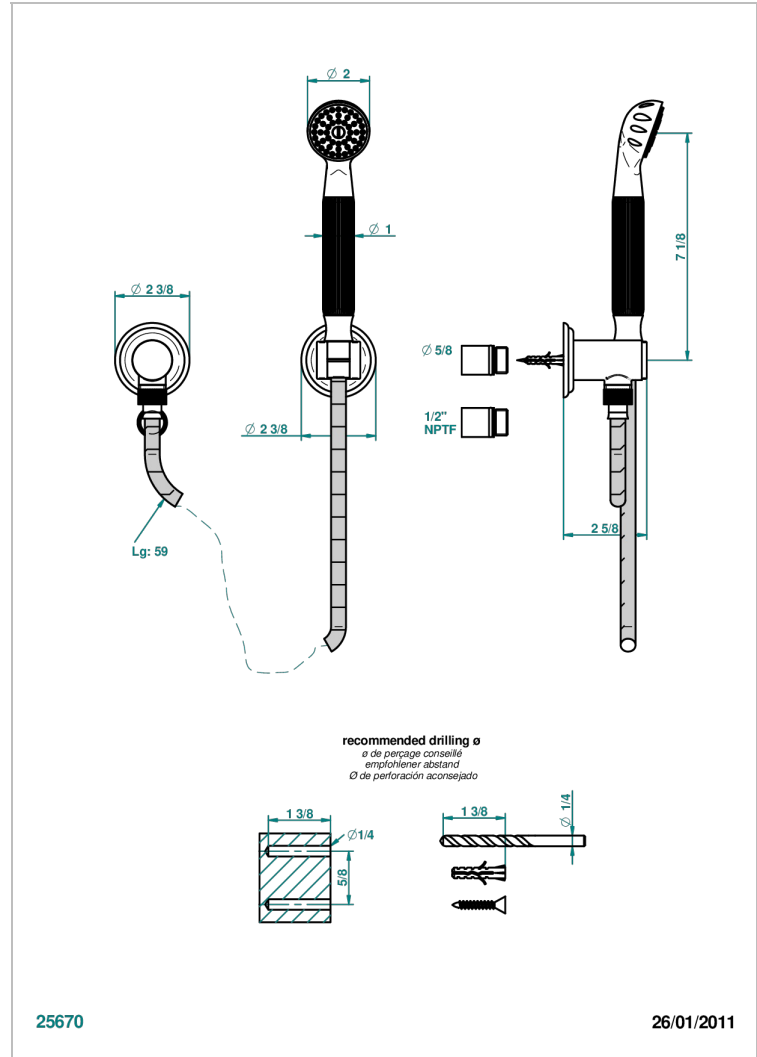

AMBOISE LAPIS LAZULI

A1K-52/US

Wall mounted handshower with separate fixed hook

CHARACTERISTIC

- Amboise Lapis Lazuli
- Wall mounted handshower with separate fixed hook

TECHNICAL SPECS

- Recommandé : 3 bars (max. 5 bars) - Advised : 43,5 psi (max. 72 psi)
- 9,5 l/min à 3 bars (2.5 gpm at 43.5 psi)

Umber PVD - H66