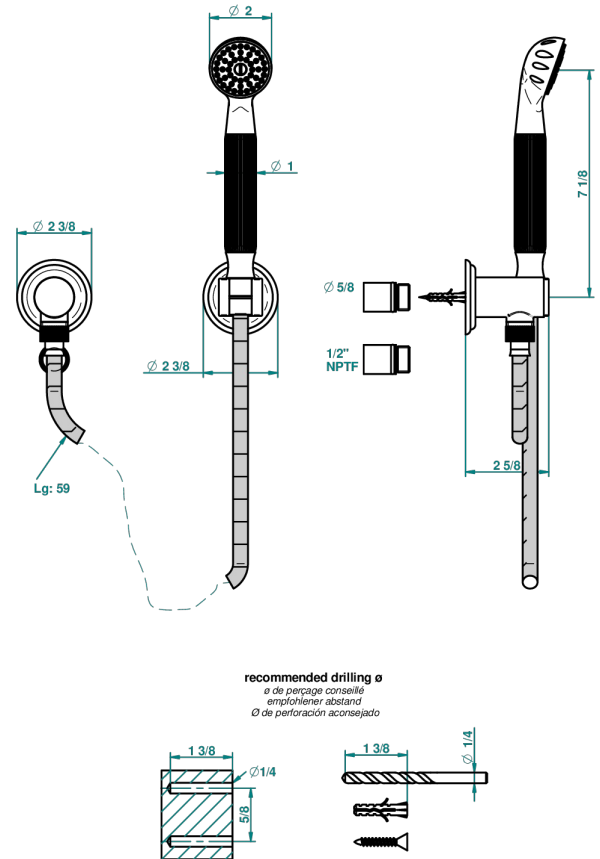

AMBOISE MALACHITE

A1J-52/US

Wall mounted handshower with separate fixed hook

25670

26/01/2011

CHARACTERISTIC

- Amboise Malachite
- Wall mounted handshower with separate fixed hook

TECHNICAL SPECS

- Recommandé : 3 bars (max. 5 bars) - Advised : 43,5 psi (max. 72 psi)
- 9,5 l/min à 3 bars (2.5 gpm at 43.5 psi)

AVAILABLE FINITIONS

Black ceram - D30
 Blush PVD - H62
 Brass color PVD - H49
 Brown bronze color PVD - F33
 Chrome polished - A02
 Chrome polished / gold polished - G02

Matt nickel color PVD - H56
 Nickel antique / Sovereign - H28
 Nickel color PVD - H55
 Nickel polished - B01
 Soft gold - F30
 Soft matt gold - F31

Umber PVD - H66