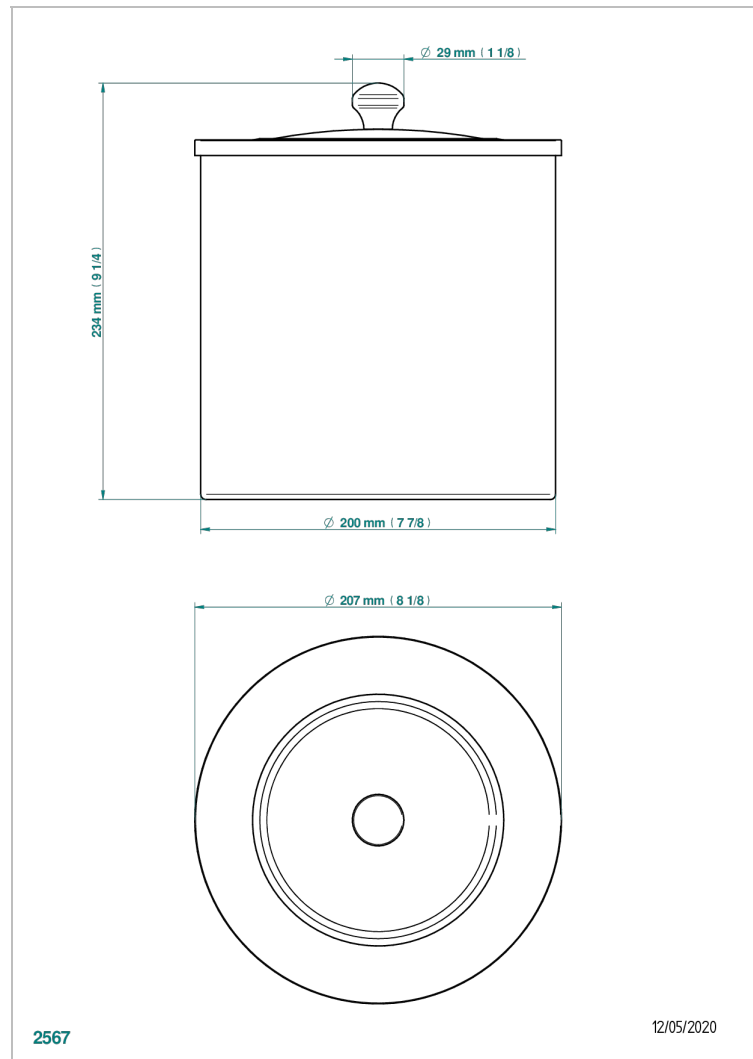

CHARLESTON WITH LEVER HANDLES

G75-712CL

Waste basket with cover diameter : 200 mm

CHARACTERISTIC

- Charleston with lever handles
- Waste basket with cover diameter : 200 mm

AVAILABLE FINITIONS

Black ceram - D30
Blush PVD - H62
Brass color PVD - H49
Brown bronze color PVD - F33
Chrome polished - A02
Chrome polished / gold polished - G02