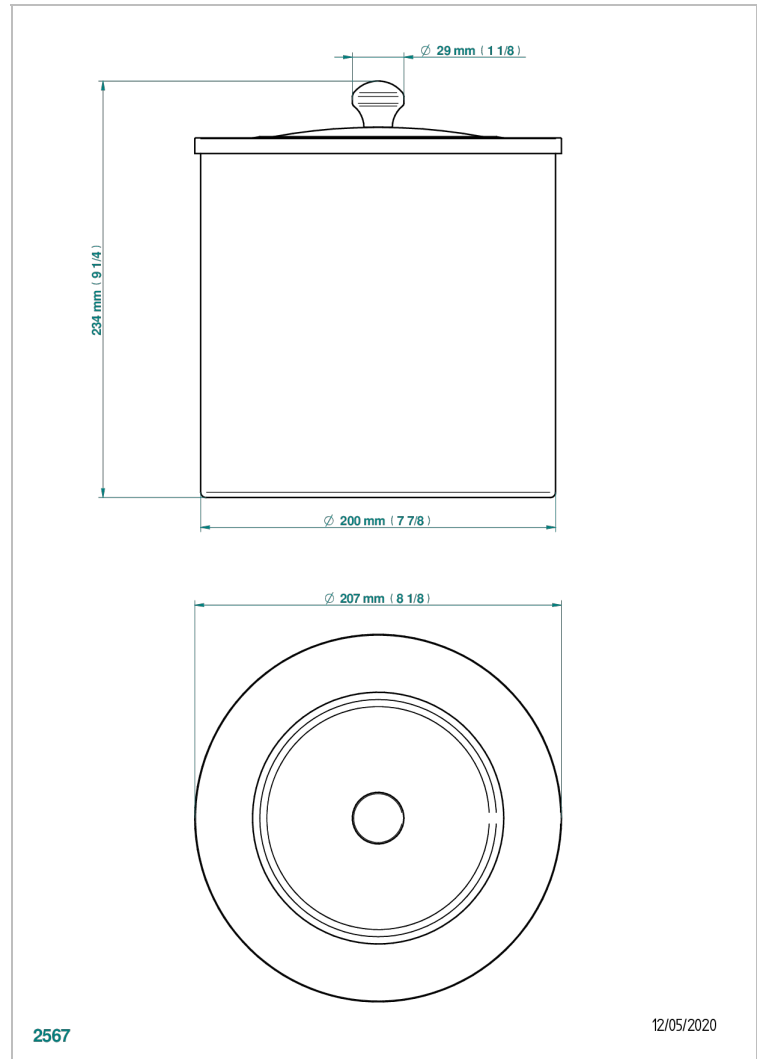

# CHARLESTON WITH LEVER

G75-712CL

Waste basket with cover diameter : 200 mm

## CHARACTERISTIC

- Charleston with lever
- Waste basket with cover diameter : 200 mm