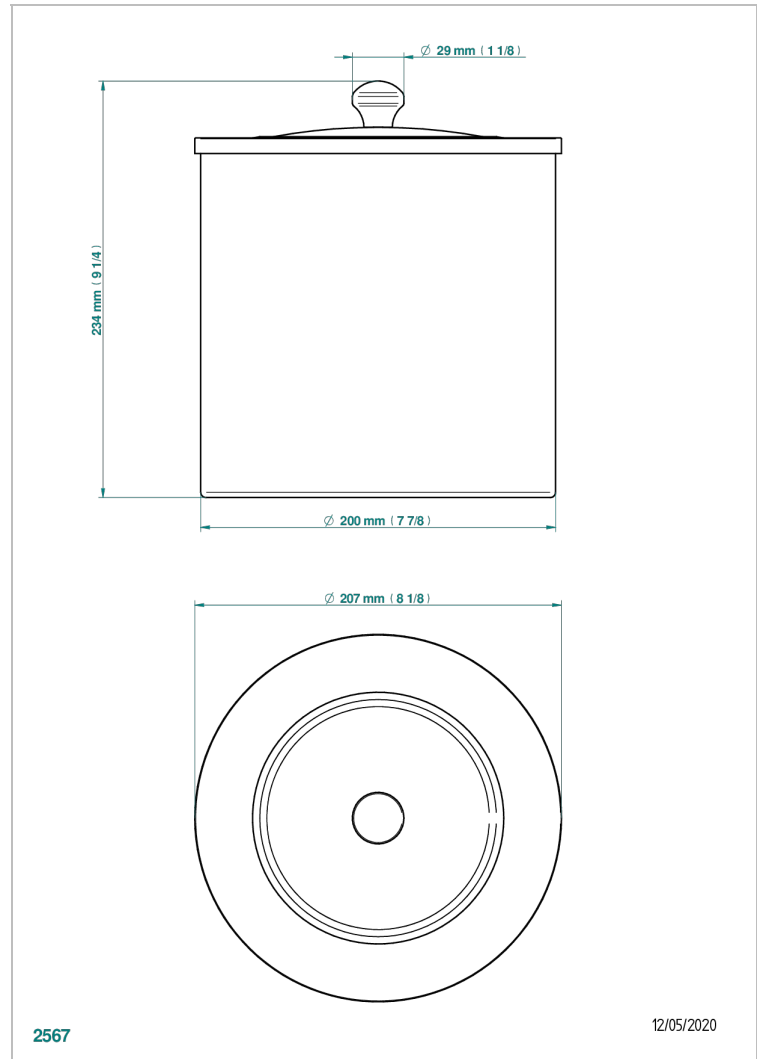

CHARLESTON WITH LEVER

G75-712CL

Waste basket with cover diameter : 200 mm

CHARACTERISTIC

- Charleston with lever
- Waste basket with cover diameter : 200 mm

AVAILABLE FINITIONS

Antique nickel - H28
Black ceram - D30
Blush PVD - H62
Brass color PVD - H49
Brown bronze color PVD - F33
Gold color PVD - H52