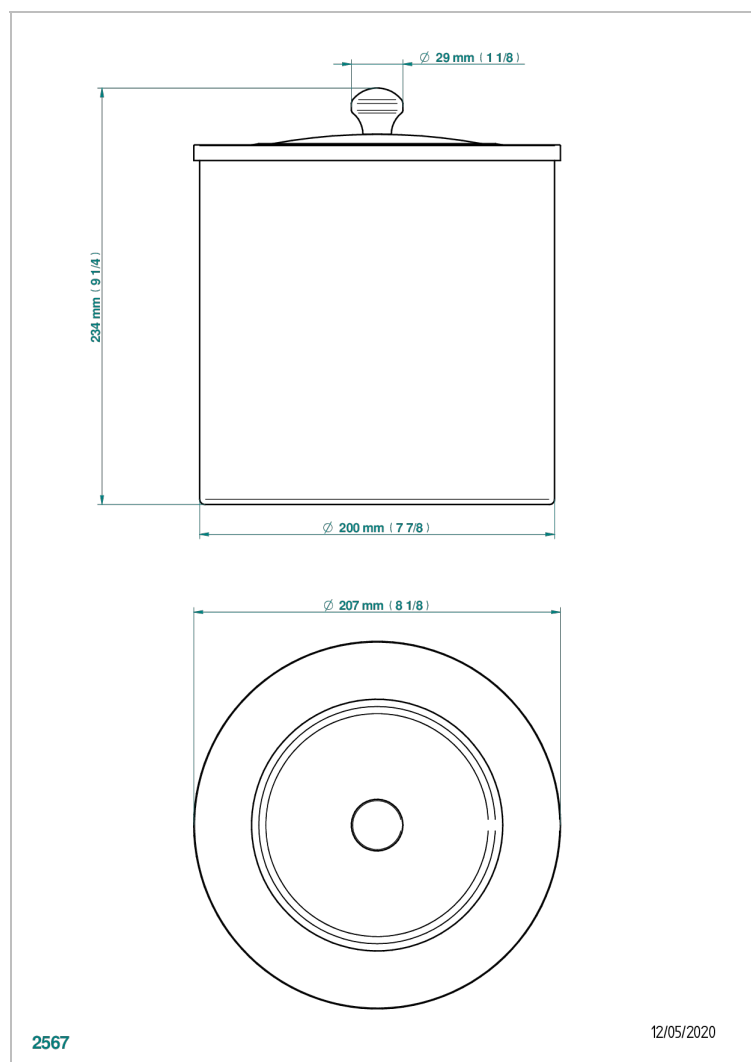

# CHARLESTON WITH SMOOTH METAL LEVER HANDLES

G3N-712CL

Waste basket with cover diameter : 200 mm

2567

12/05/2020

## CHARACTERISTIC

- Charleston with smooth metal lever handles
- Waste basket with cover diameter : 200 mm