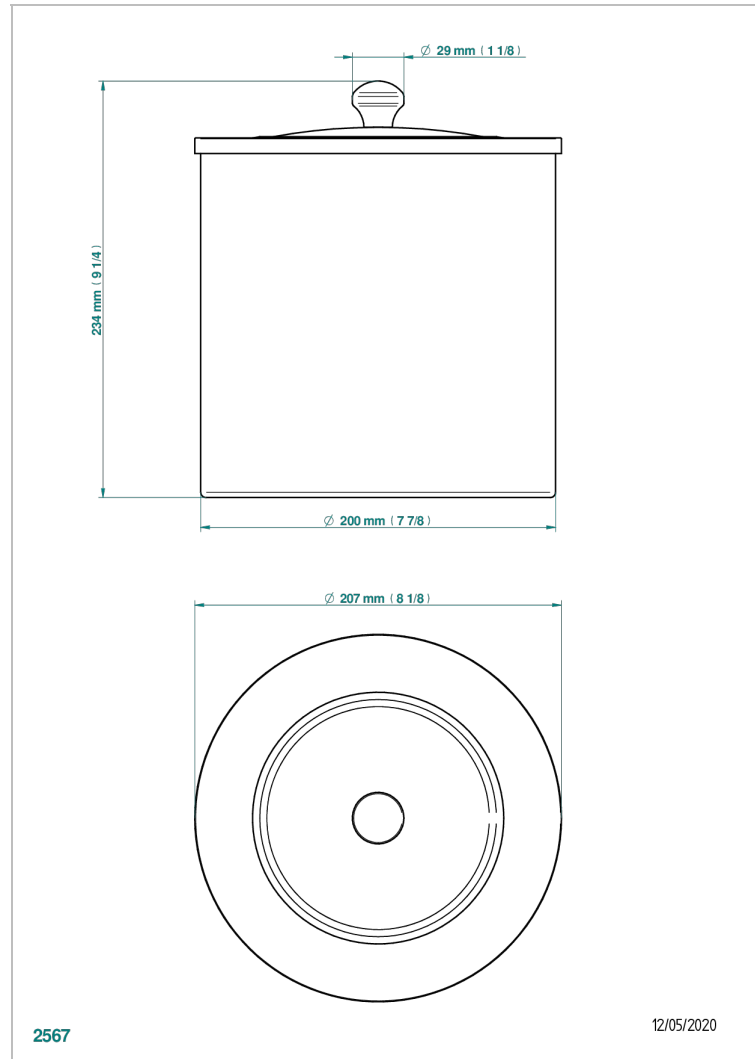

1900 WITH LEVER HANDLES

G28-712CL

Waste basket with cover diameter : 200 mm

CHARACTERISTIC

- 1900 with lever handles
- Waste basket with cover diameter : 200 mm

AVAILABLE FINITIONS

Black ceram - D30
Blush PVD - H62
Brass color PVD - H49
Brown bronze color PVD - F33
Chrome polished - A02
Chrome polished / gold polished - G02