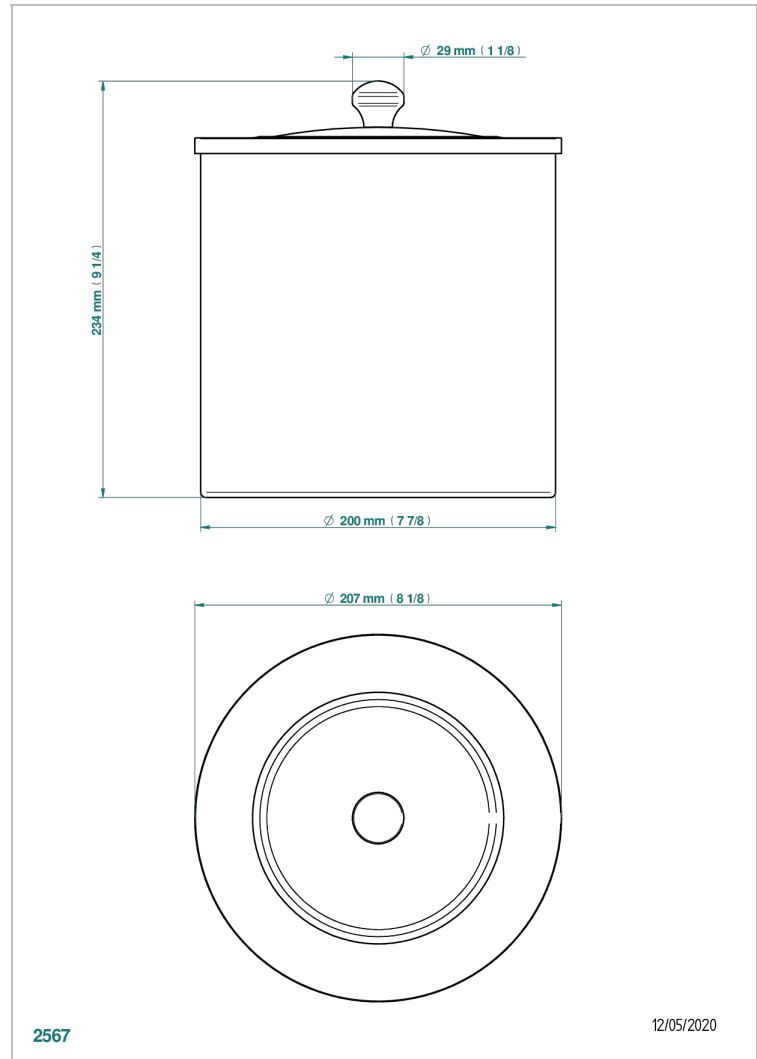

1900 WITH LEVER

G28-712CL

Waste basket with cover diameter : 200 mm

CHARACTERISTIC

- 1900 with lever
- Waste basket with cover diameter : 200 mm

AVAILABLE FINITIONS

Antique nickel - H28
Black ceram - D30
Blush PVD - H62
Brass color PVD - H49
Brown bronze color PVD - F33
Gold color PVD - H52