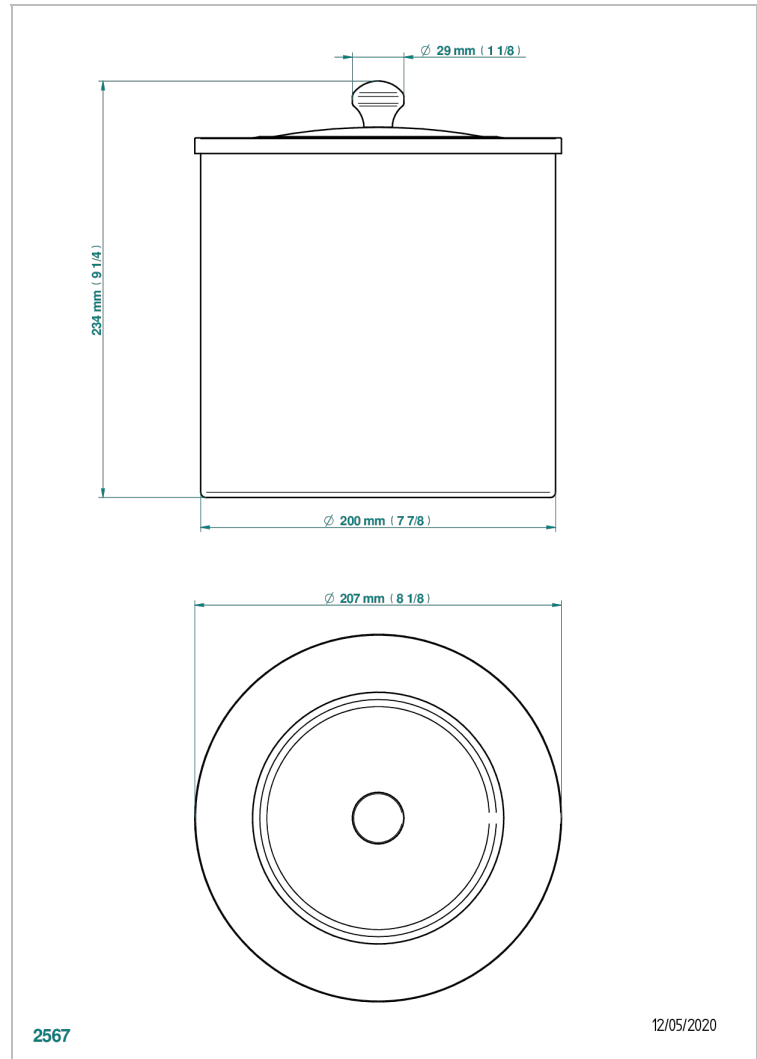

# 1900 WITH LEVER

G28-712CL

Waste basket with cover diameter : 200 mm

## CHARACTERISTIC

- 1900 with lever
- Waste basket with cover diameter : 200 mm