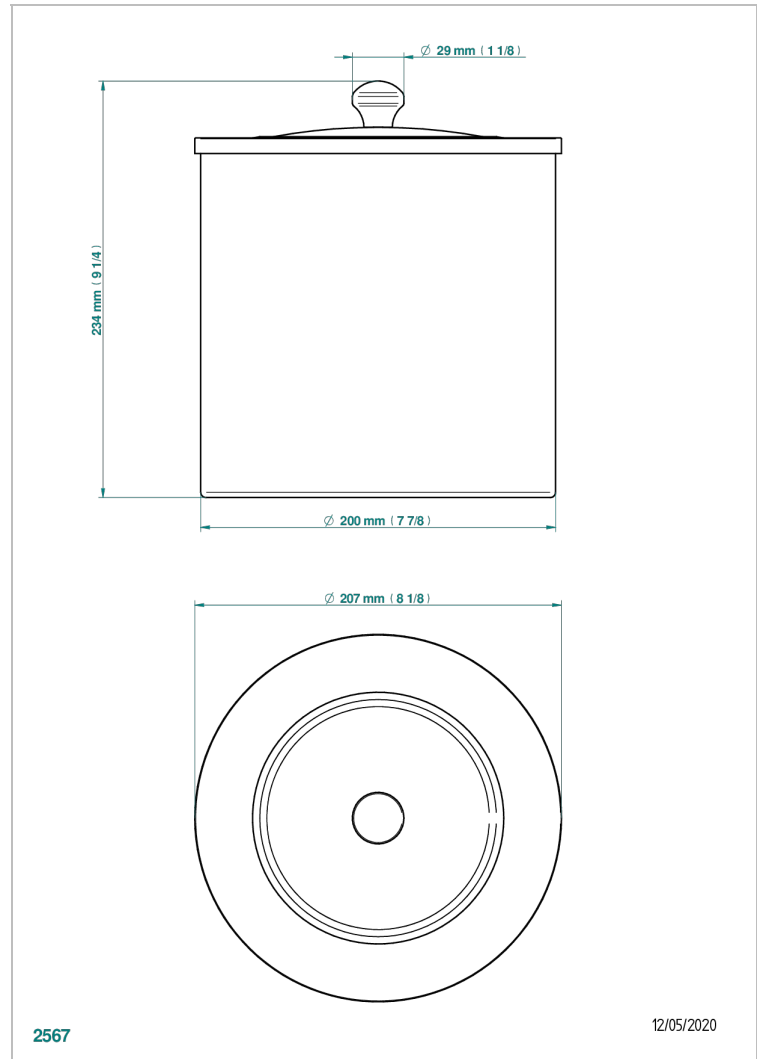

# 1900

G25-712CL

Waste basket with cover diameter : 200 mm

## CHARACTERISTIC

- 1900
- Waste basket with cover diameter : 200 mm