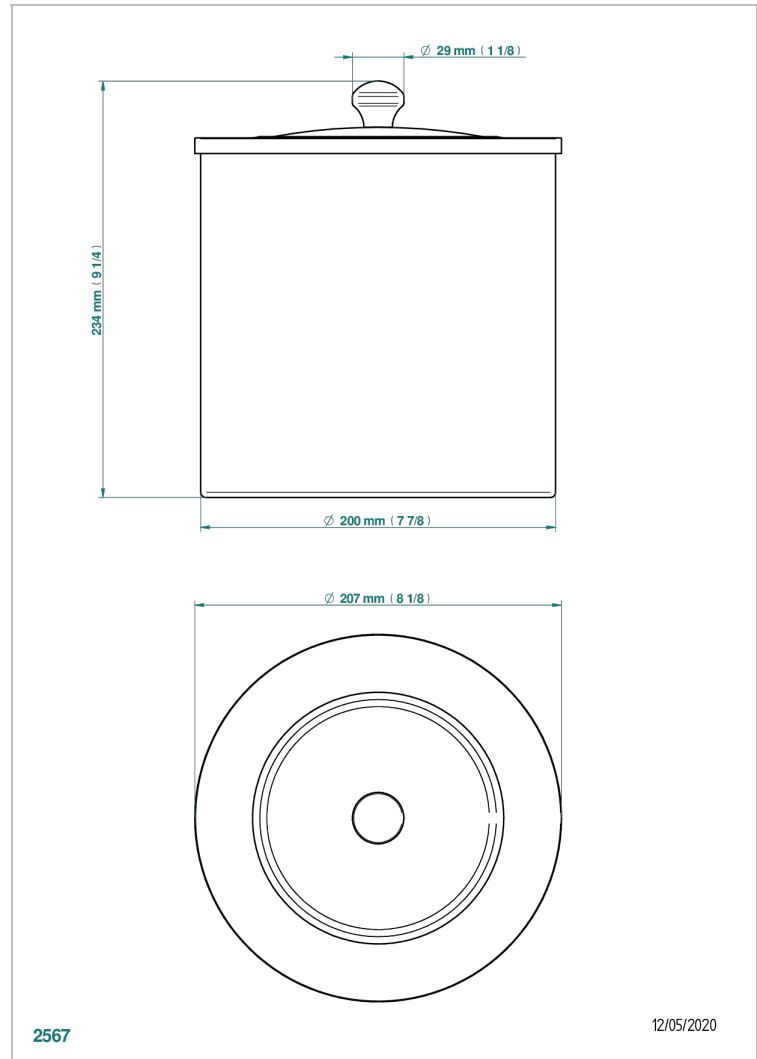

1900

G25-712CL

Waste basket with cover diameter : 200 mm

CHARACTERISTIC

- 1900
- Waste basket with cover diameter : 200 mm

AVAILABLE FINITIONS

Antique nickel - H28
Black ceram - D30
Blush PVD - H62
Brass color PVD - H49
Brown bronze color PVD - F33
Gold color PVD - H52