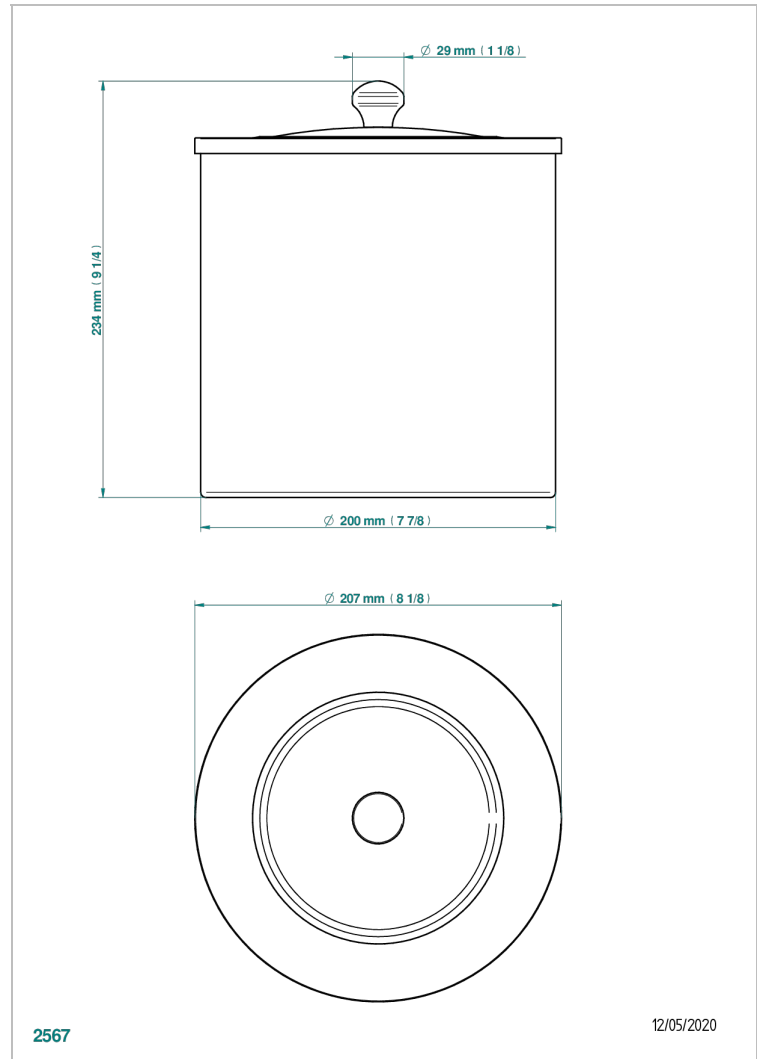

1900

G25-712CL

Waste basket with cover diameter : 200 mm

2567

12/05/2020

CHARACTERISTIC

- 1900
- Waste basket with cover diameter : 200 mm

AVAILABLE FINITIONS