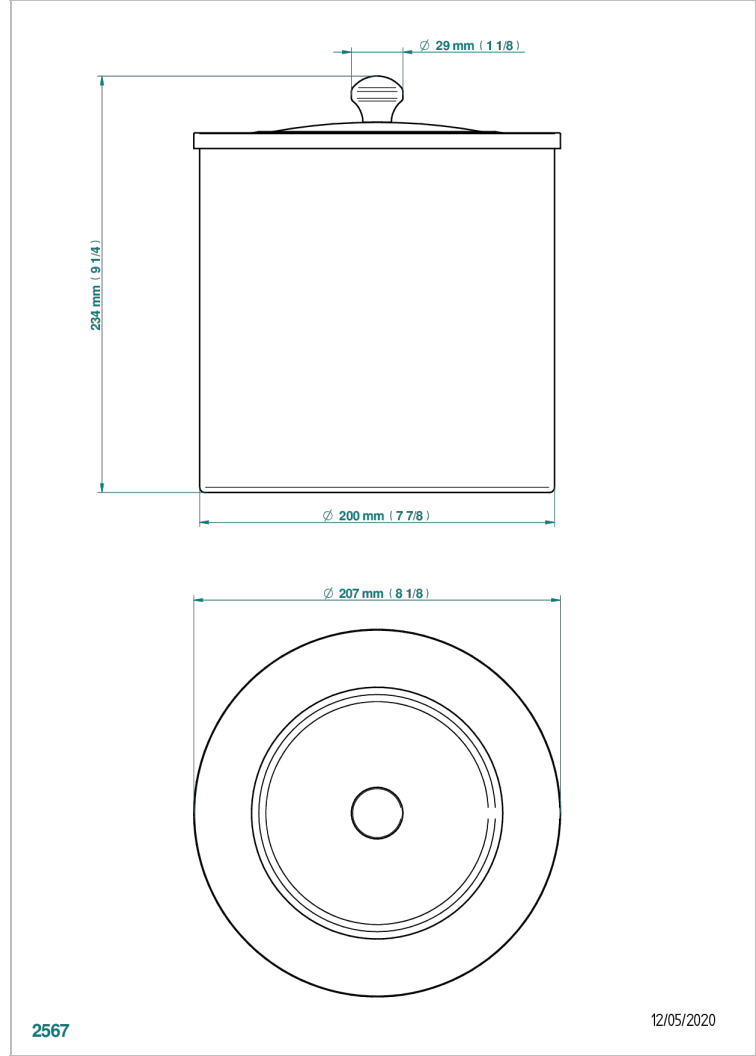

1900

G25-712CL

WASTE BASKET WITH COVER Diameter : 200 mm

2567

12/05/2020

特色

- 1900
- WASTE BASKET WITH COVER Diameter : 200 mm

可选饰面