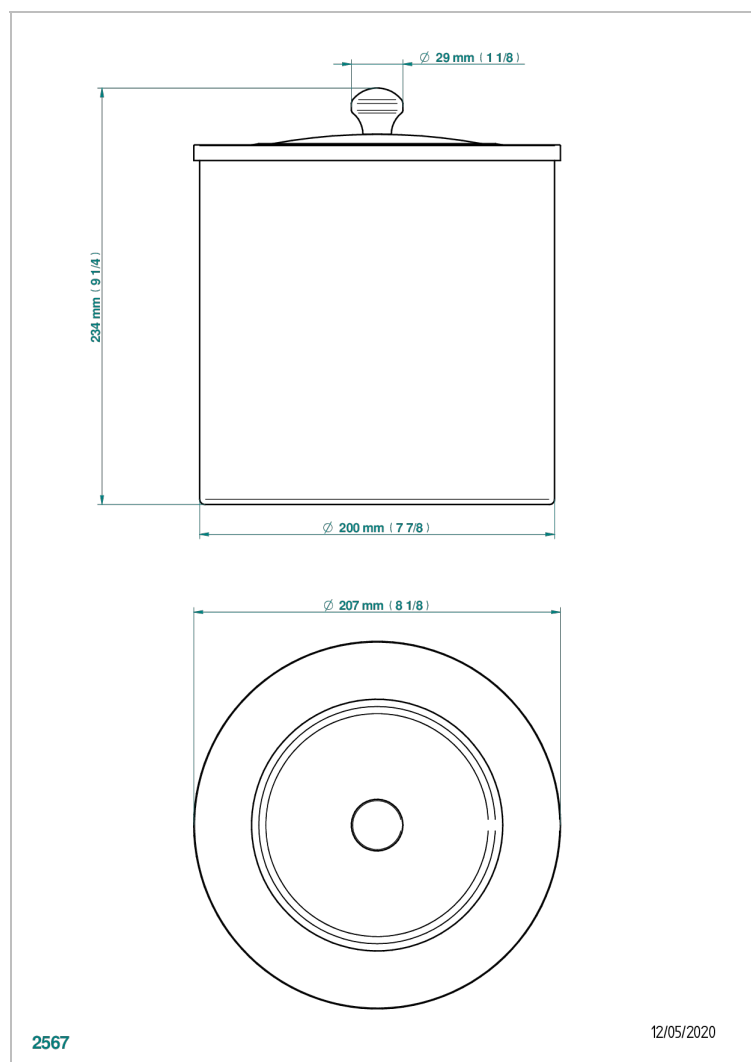

BROADWAY WITH WHITE PORCELAIN LEVER HANDLES

A04-712CL

Waste basket with cover diameter : 200 mm

CHARACTERISTIC

- Broadway with white porcelain lever handles
- Waste basket with cover diameter : 200 mm

AVAILABLE FINITIONS