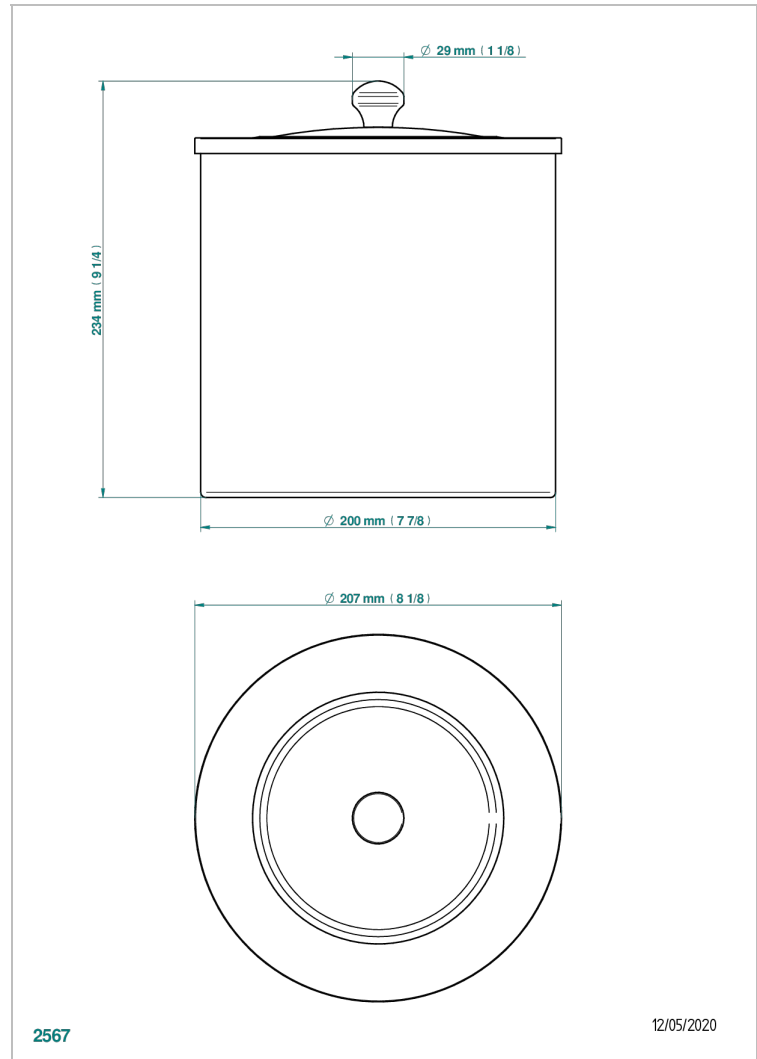

BROADWAY WITH LEVER

A04-712CL

Waste basket with cover diameter : 200 mm

CHARACTERISTIC

- Broadway with Lever
- Waste basket with cover diameter : 200 mm

AVAILABLE FINITIONS

Antique nickel - H28
Black ceram - D30
Blush PVD - H62
Brass color PVD - H49
Brown bronze color PVD - F33
Gold color PVD - H52